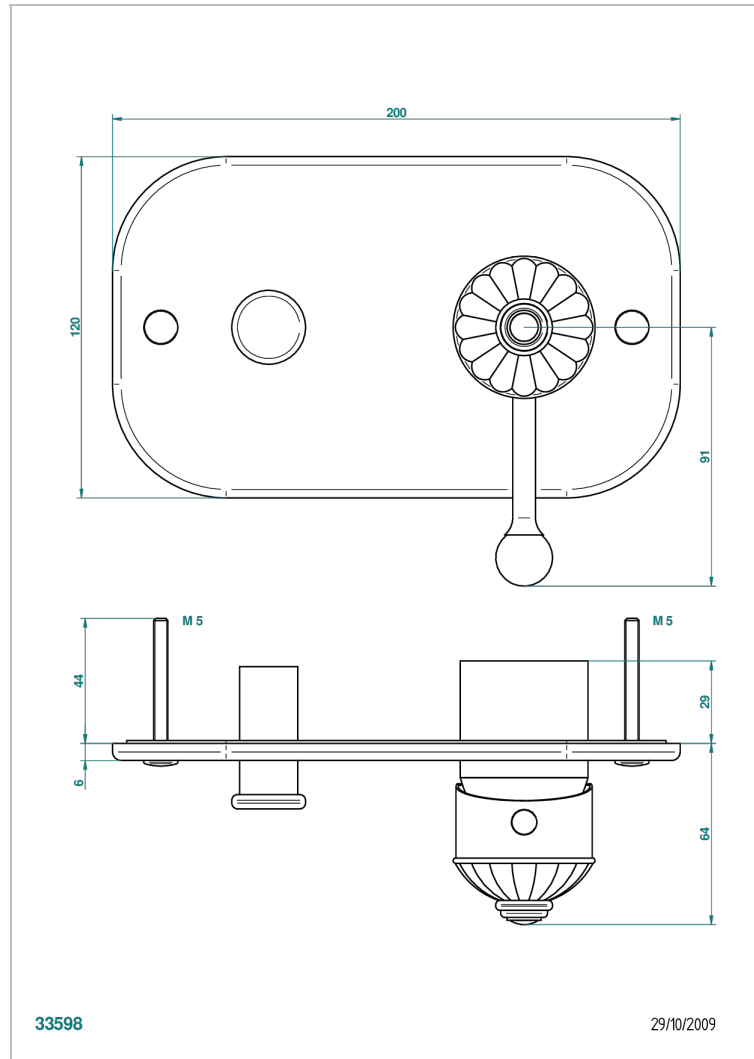

AMBOISE BLACK ONYX

A1M-6550B

Trim only for wall shower mixer with diverter

CHARACTERISTIC

- Amboise Black Onyx
- Trim only for wall shower mixer with diverter

RELATED SKU'S

- Ref. G00-6550A Rough parts for shower mixer with diverter