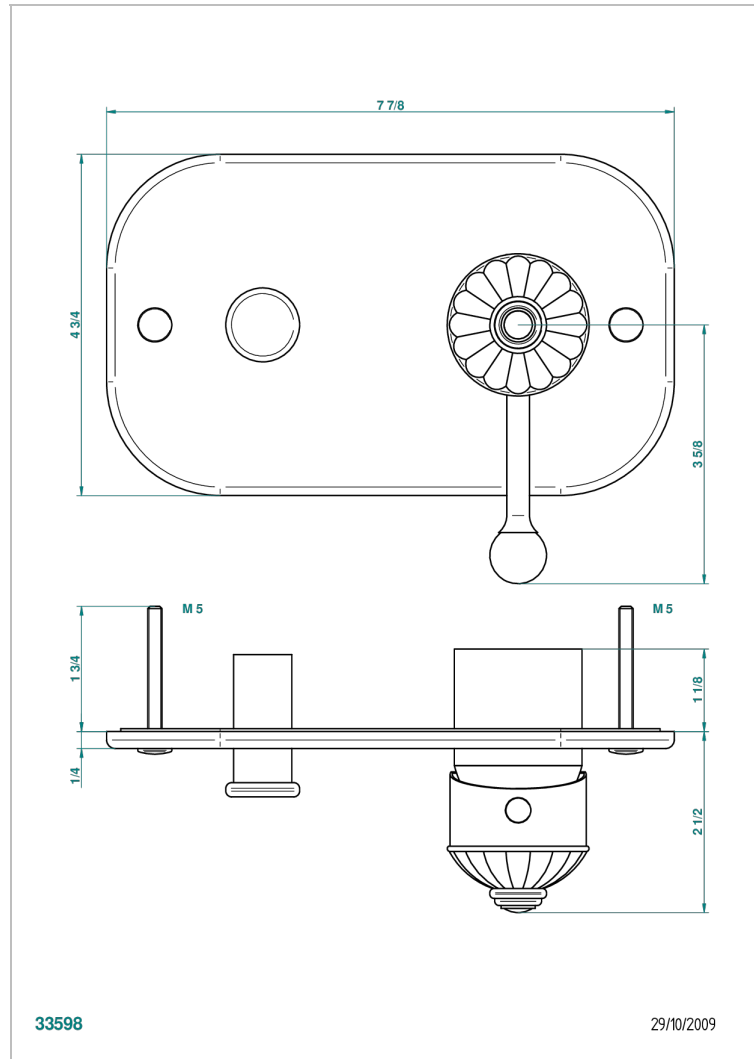

# AMBOISE BLACK ONYX

A1M-6550B

Trim only for wall shower mixer with diverter

## CHARACTERISTIC

- Amboise Black Onyx
- Trim only for wall shower mixer with diverter

## RELATED SKU'S

- Ref. G00-6550A Rough parts for shower mixer with diverter