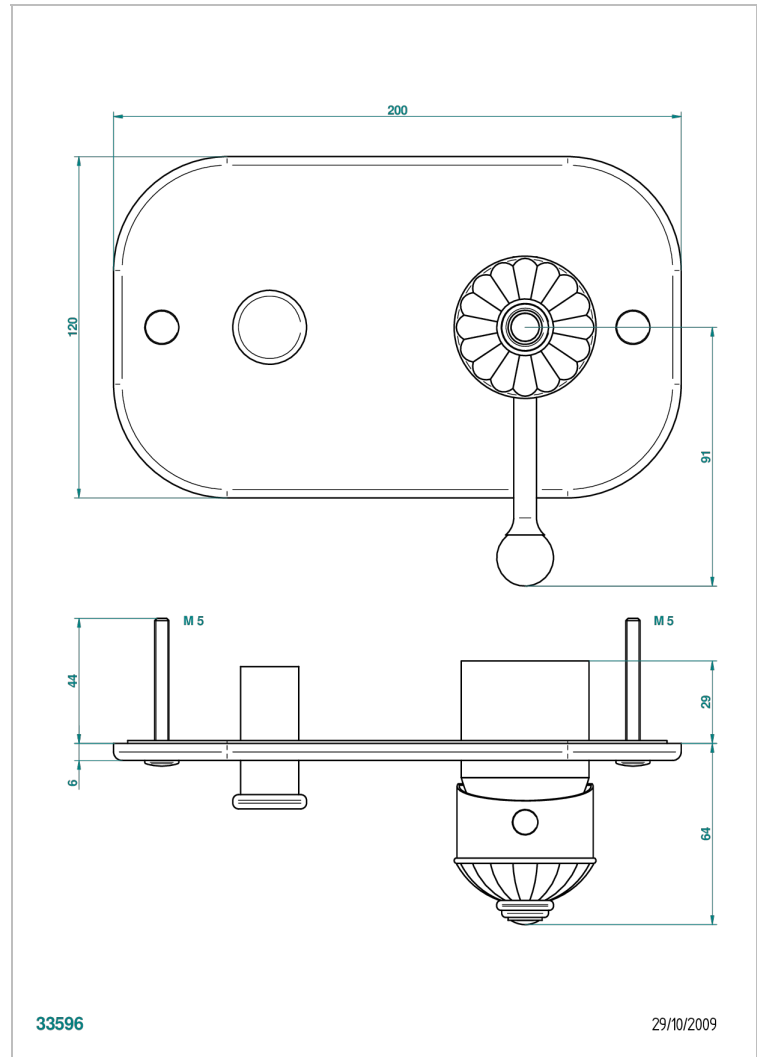

VOGUE RED JASPER

A8N-6550B

Trim only for wall shower mixer with diverter

CHARACTERISTIC

- Vogue red Jasper
- Trim only for wall shower mixer with diverter

AVAILABLE FINITIONS

Black ceram - D30
Blush PVD - H62
Brass color PVD - H49
Brown bronze color PVD - F33
Chrome polished - A02
Chrome polished / gold polished - G02