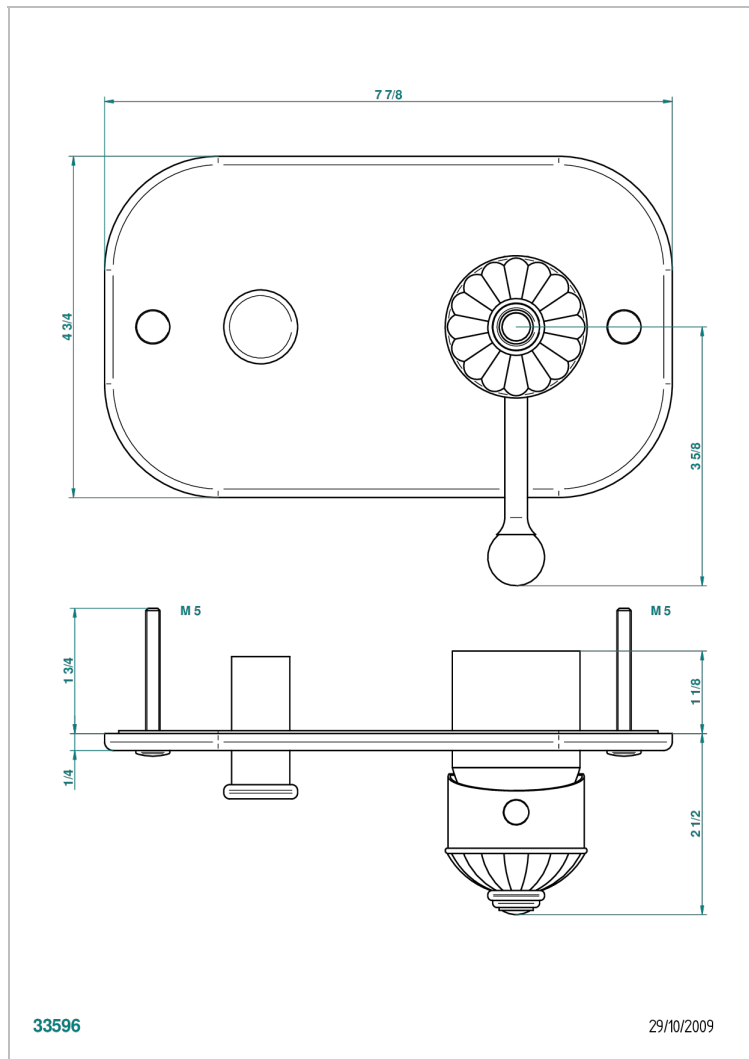

VOGUE RED JASPER

A8N-6550B

Trim only for wall shower mixer with diverter

CHARACTERISTIC

- Vogue red Jasper
- Trim only for wall shower mixer with diverter

AVAILABLE FINITIONS

Black ceram - D30
Blush PVD - H62
Brass color PVD - H49
Brown bronze color PVD - F33
Chrome polished - A02
Chrome polished / gold polished - G02