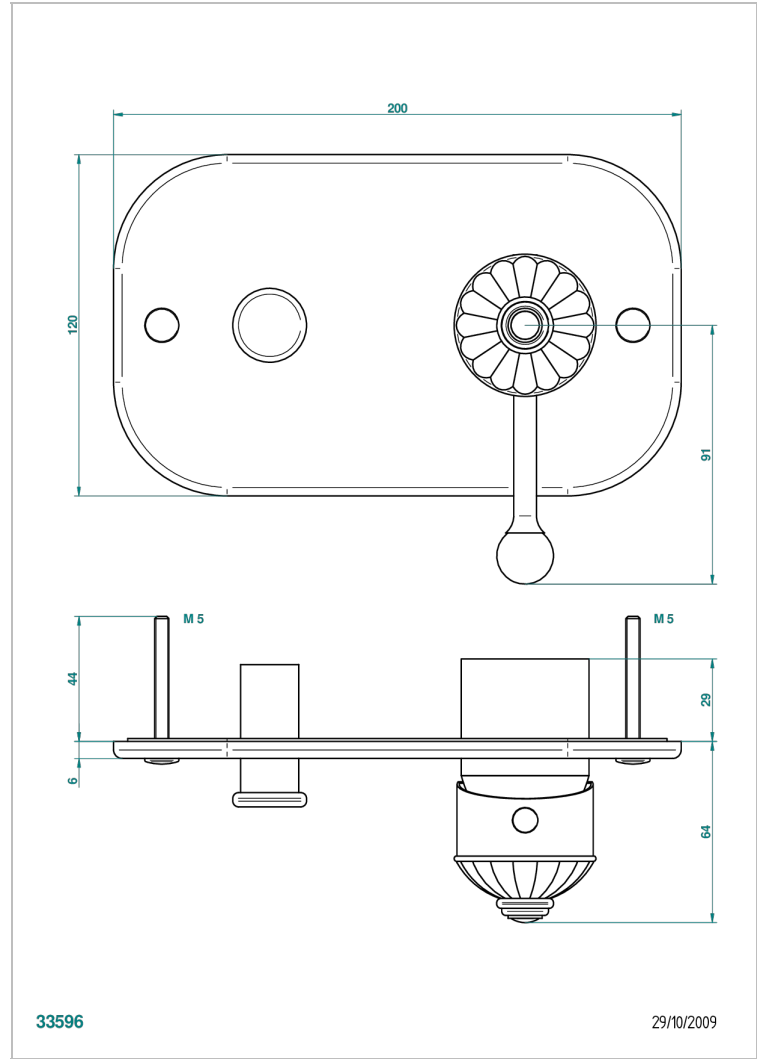

CHEVERNY RED JASPER

A1U-6550B

Trim only for wall shower mixer with diverter

THG[®]
PARIS

CHARACTERISTIC

- Cheverny red Jasper
- Trim only for wall shower mixer with diverter

AVAILABLE FINITIONS

Black ceram - D30
Blush PVD - H62
Brass color PVD - H49
Brown bronze color PVD - F33
Chrome polished - A02
Chrome polished / gold polished - G02