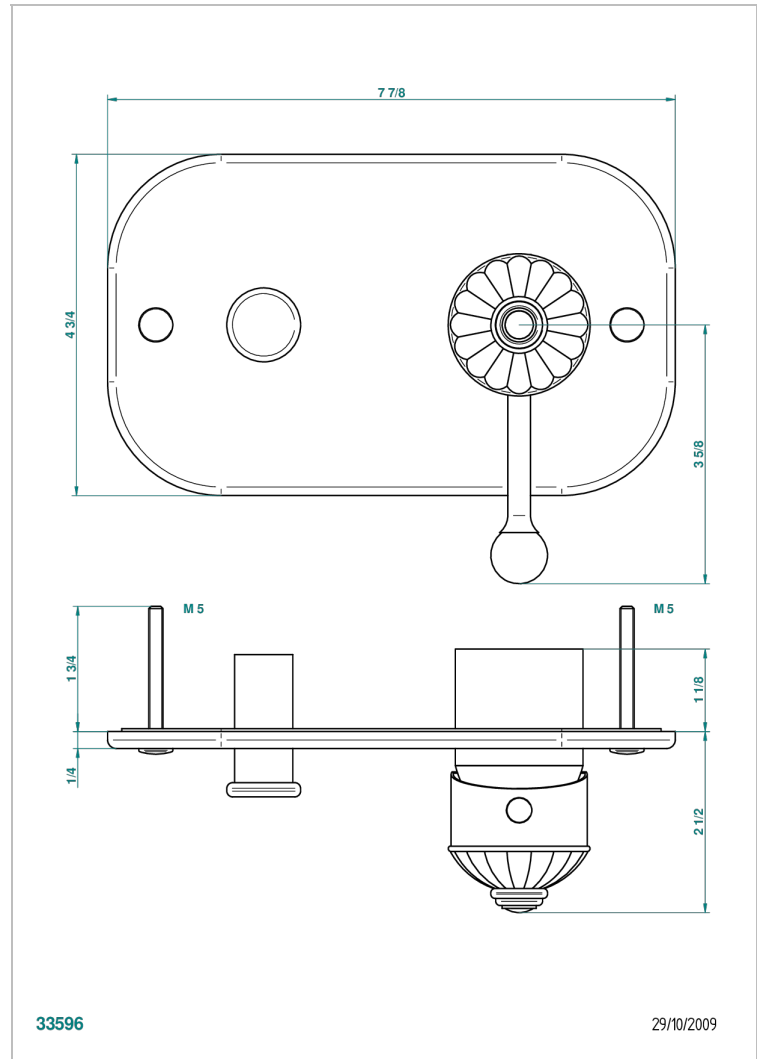

# CHEVERNY RED JASPER

A1U-6550B

Trim only for wall shower mixer with diverter

## CHARACTERISTIC

- Cheverny red Jasper
- Trim only for wall shower mixer with diverter