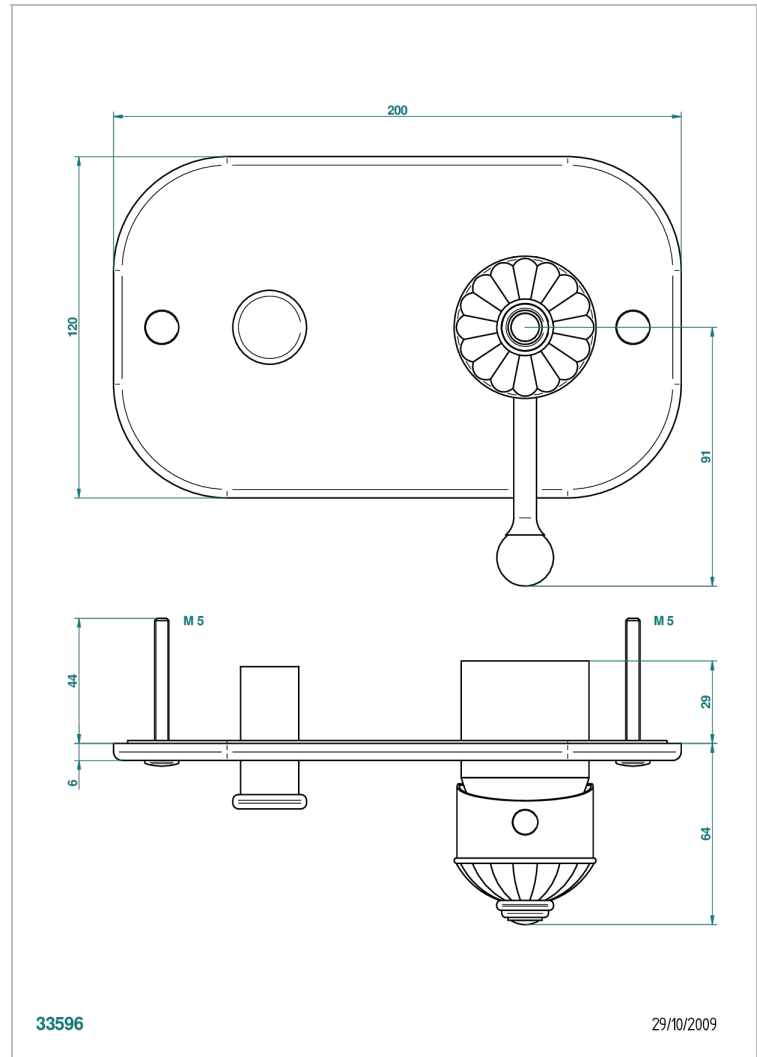

CHEVERNY RED JASPER

A1U-6550B

Trim only for wall shower mixer with diverter

THG[®]
PARIS

CHARACTERISTIC

- Cheverny red Jasper
- Trim only for wall shower mixer with diverter

RELATED SKU'S

- Ref. G00-6550A Rough parts for shower mixer with diverter