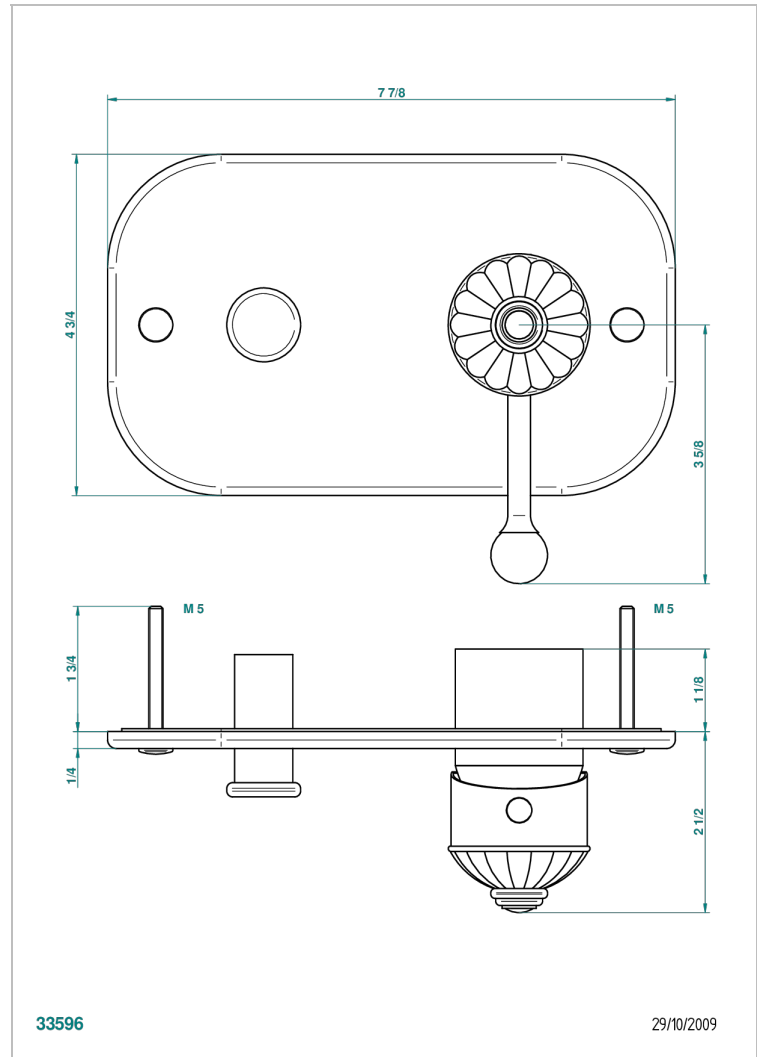

CHEVERNY RED JASPER

A1U-6550B

Trim only for wall shower mixer with diverter

THG[®]
PARIS

CHARACTERISTIC

- Cheverny red Jasper
- Trim only for wall shower mixer with diverter

RELATED SKU'S

- Ref. G00-6550A Rough parts for shower mixer with diverter