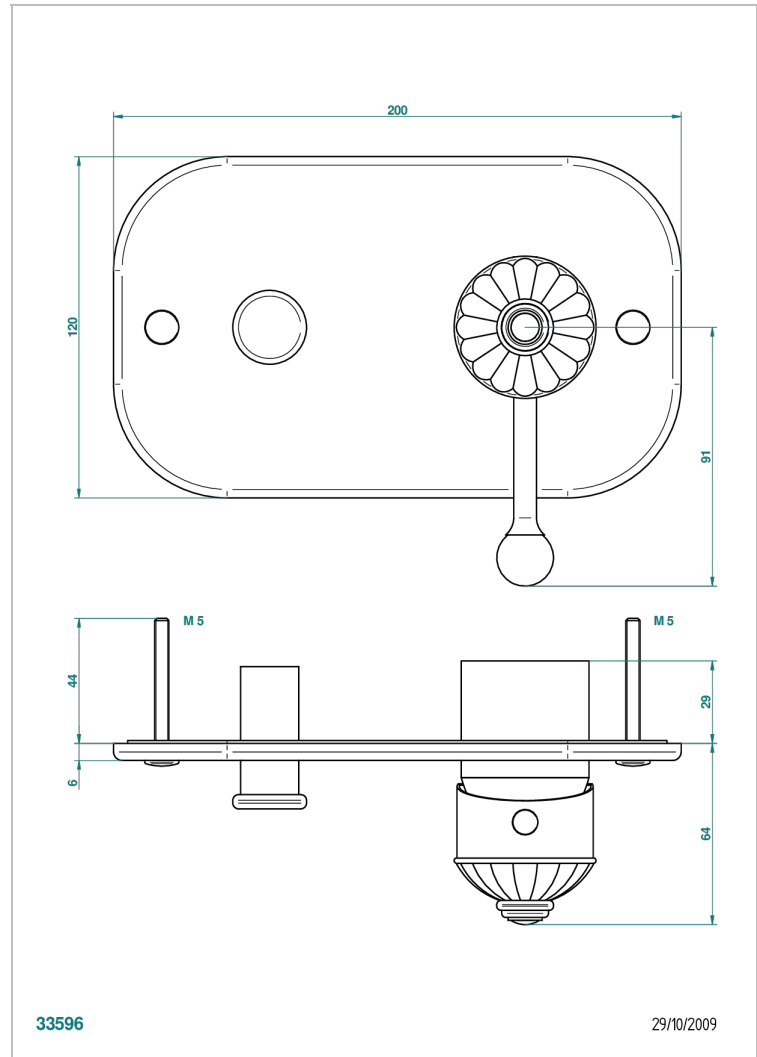

AMBOISE RED JASPER

A1L-6550B

Trim only for wall shower mixer with diverter

CHARACTERISTIC

- Amboise Red Jasper
- Trim only for wall shower mixer with diverter

RELATED SKU'S

- Ref. G00-6550A Rough parts for shower mixer with diverter