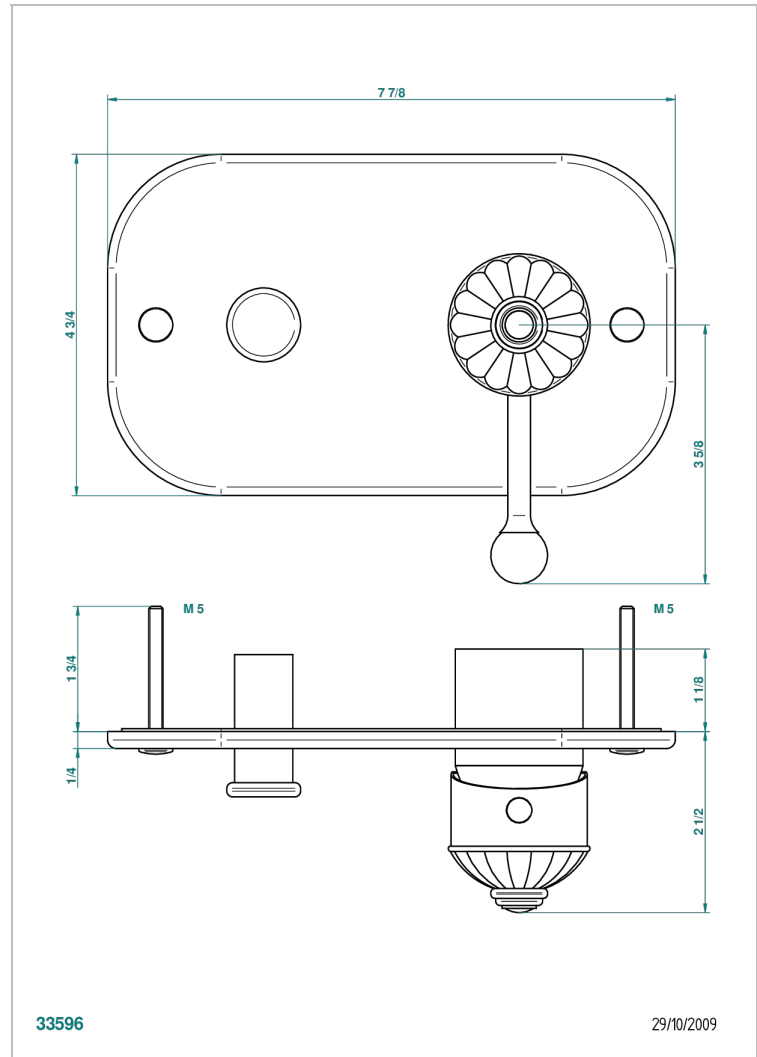

AMBOISE RED JASPER

A1L-6550B

Trim only for wall shower mixer with diverter

CHARACTERISTIC

- Amboise Red Jasper
- Trim only for wall shower mixer with diverter

RELATED SKU'S

- Ref. G00-6550A Rough parts for shower mixer with diverter