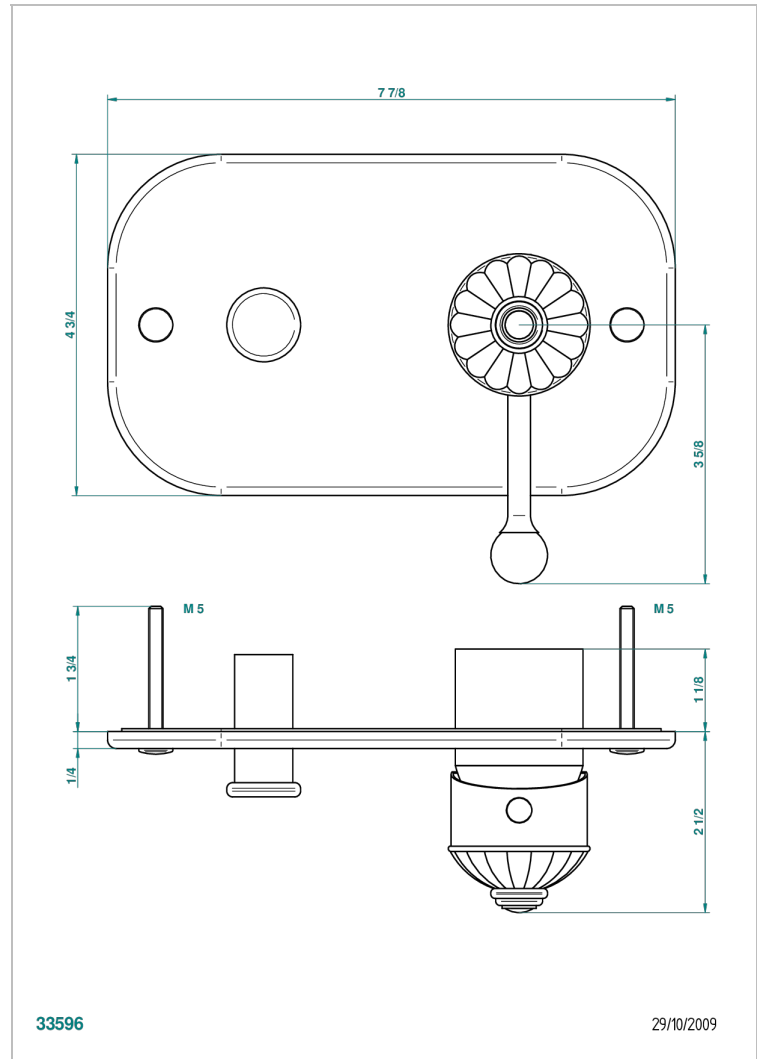

AMBOISE RED JASPER

A1L-6550B

Trim only for wall shower mixer with diverter

CHARACTERISTIC

- Amboise Red Jasper
- Trim only for wall shower mixer with diverter

RELATED SKU'S

- Ref. G00-6550A Rough parts for shower mixer with diverter