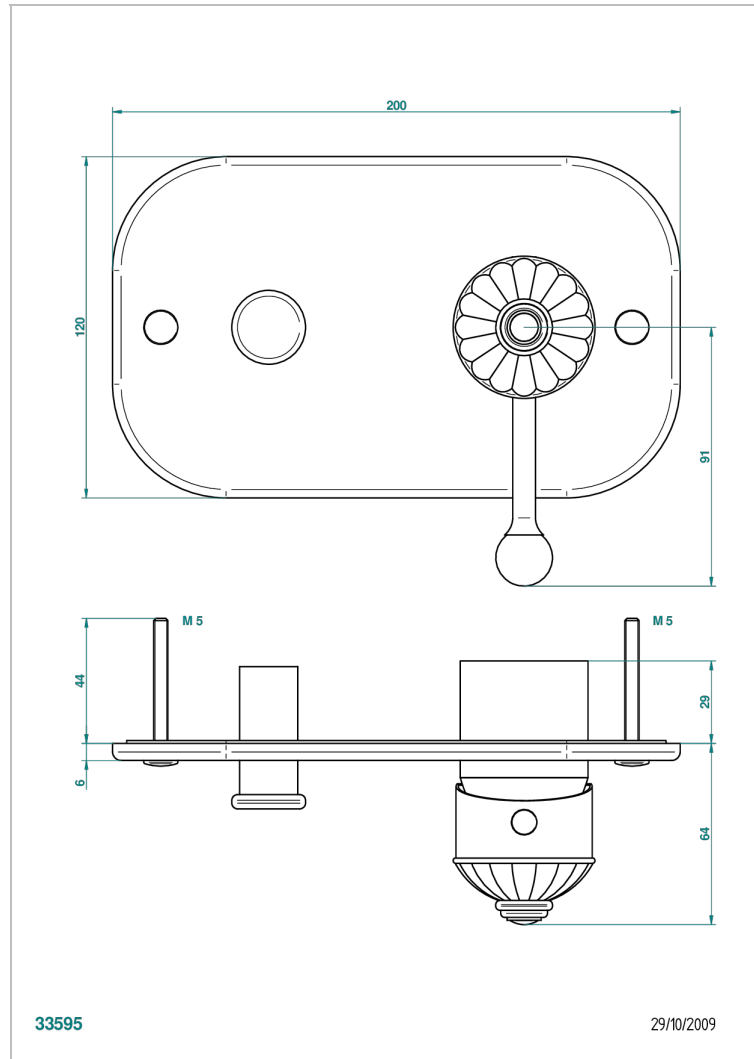

CHEVERNY LAPIS LAZULI

A1T-6550B

Trim only for wall shower mixer with diverter

CHARACTERISTIC

- Cheverny Lapis Lazuli
- Trim only for wall shower mixer with diverter

AVAILABLE FINITIONS

Black ceram - D30
Blush PVD - H62
Brass color PVD - H49
Brown bronze color PVD - F33
Chrome polished - A02
Chrome polished / gold polished - G02