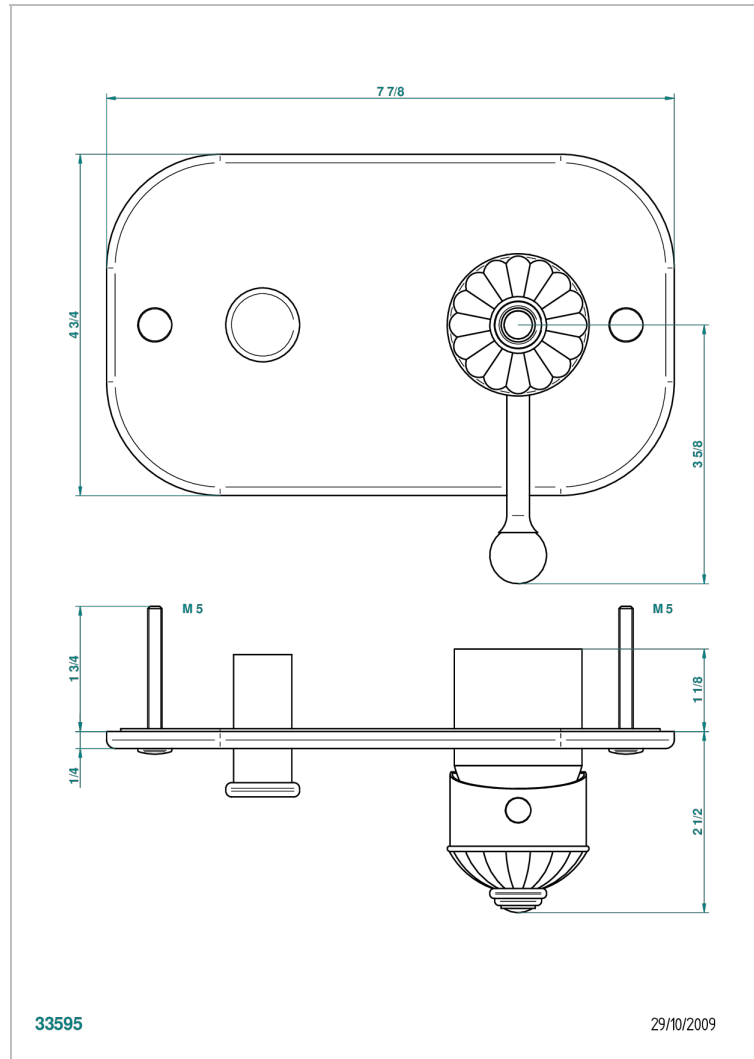

CHEVERNY LAPIS LAZULI

A1T-6550B

Trim only for wall shower mixer with diverter

CHARACTERISTIC

- Cheverny Lapis Lazuli
- Trim only for wall shower mixer with diverter

AVAILABLE FINITIONS

Black ceram - D30
Blush PVD - H62
Brass color PVD - H49
Brown bronze color PVD - F33
Chrome polished - A02
Chrome polished / gold polished - G02