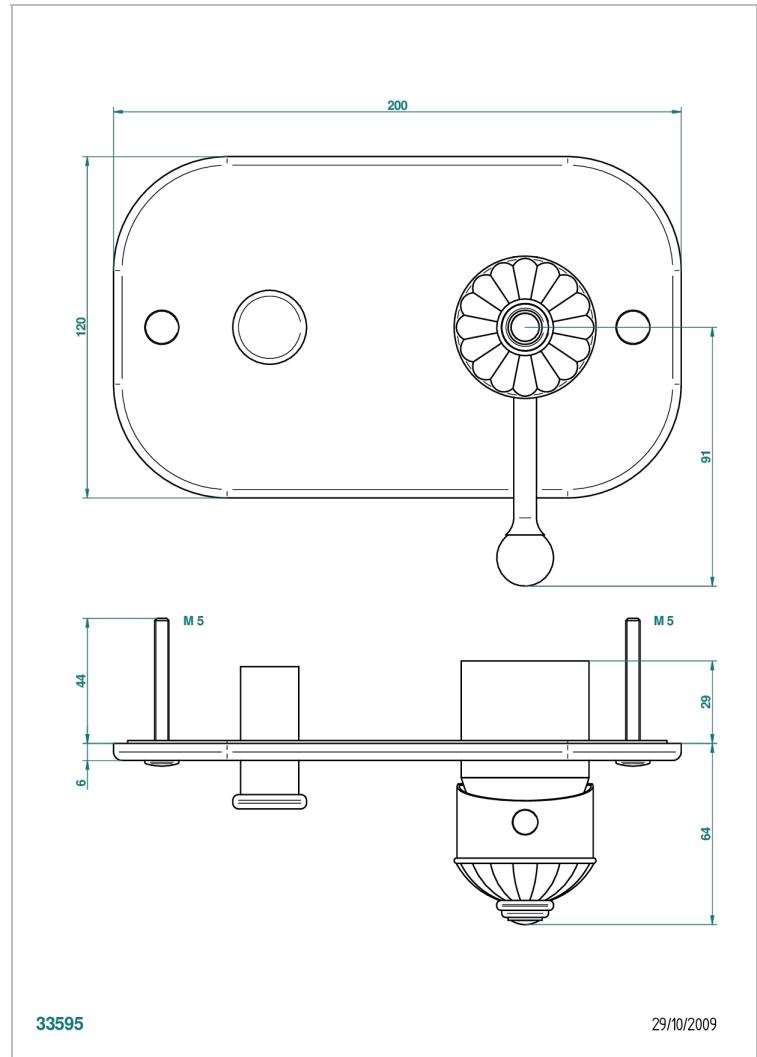

CHEVERNY LAPIS LAZULI

A1T-6550B

Trim only for wall shower mixer with diverter

THG[®]
PARIS

CHARACTERISTIC

- Cheverny Lapis Lazuli
- Trim only for wall shower mixer with diverter

RELATED SKU'S

- Ref. G00-6550A Rough parts for shower mixer with diverter