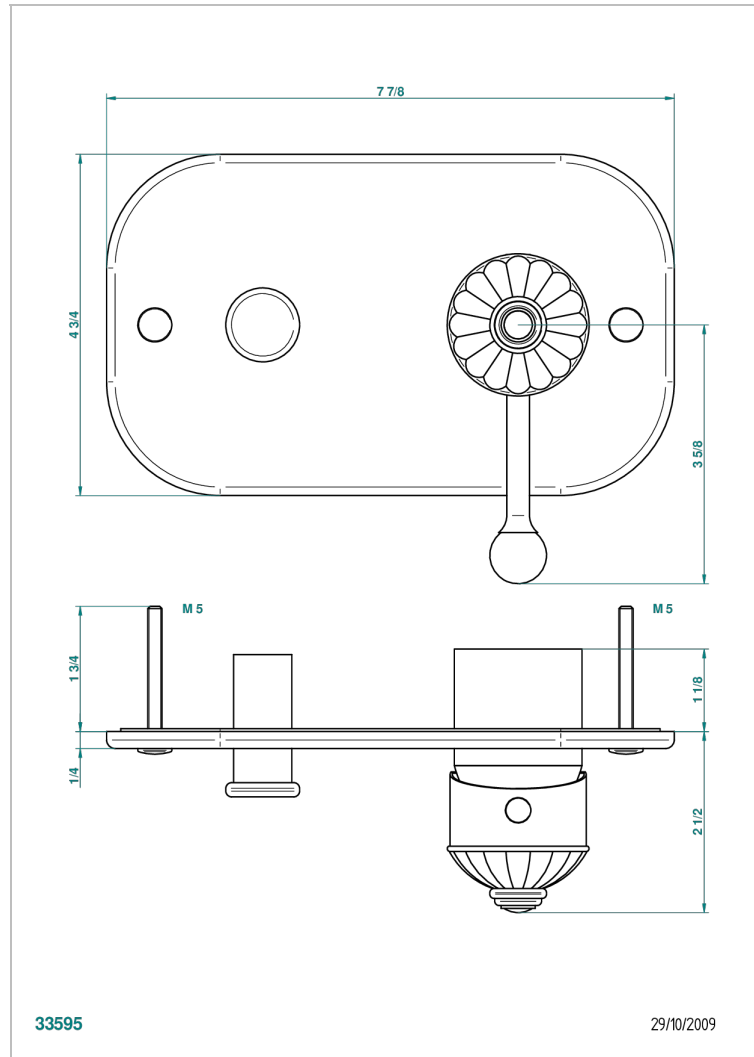

CHEVERNY LAPIS LAZULI

A1T-6550B

Trim only for wall shower mixer with diverter

CHARACTERISTIC

- Cheverny Lapis Lazuli
- Trim only for wall shower mixer with diverter

RELATED SKU'S

- Ref. G00-6550A Rough parts for shower mixer with diverter