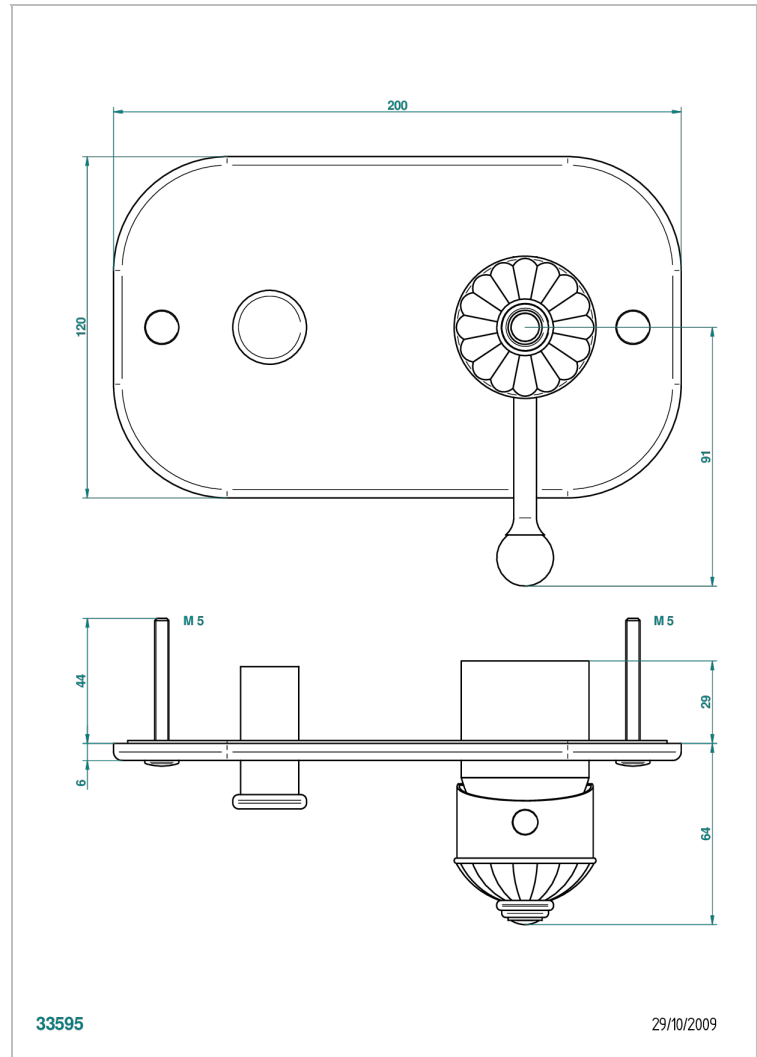

AMBOISE LAPIS LAZULI

A1K-6550B

Trim only for wall shower mixer with diverter

CHARACTERISTIC

- Amboise Lapis Lazuli
- Trim only for wall shower mixer with diverter

AVAILABLE FINITIONS

Black ceram - D30
Blush PVD - H62
Brass color PVD - H49
Brown bronze color PVD - F33
Chrome polished - A02
Chrome polished / gold polished - G02