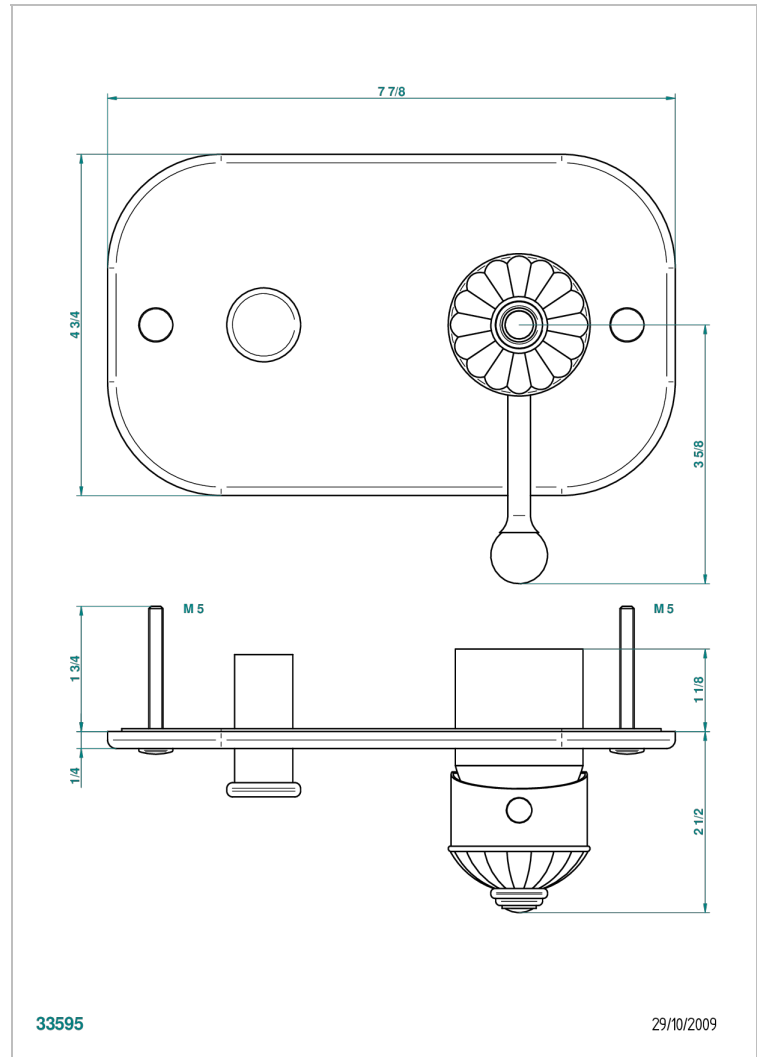

AMBOISE LAPIS LAZULI

A1K-6550B

Trim only for wall shower mixer with diverter

CHARACTERISTIC

- Amboise Lapis Lazuli
- Trim only for wall shower mixer with diverter

AVAILABLE FINITIONS

Black ceram - D30
Blush PVD - H62
Brass color PVD - H49
Brown bronze color PVD - F33
Chrome polished - A02
Chrome polished / gold polished - G02