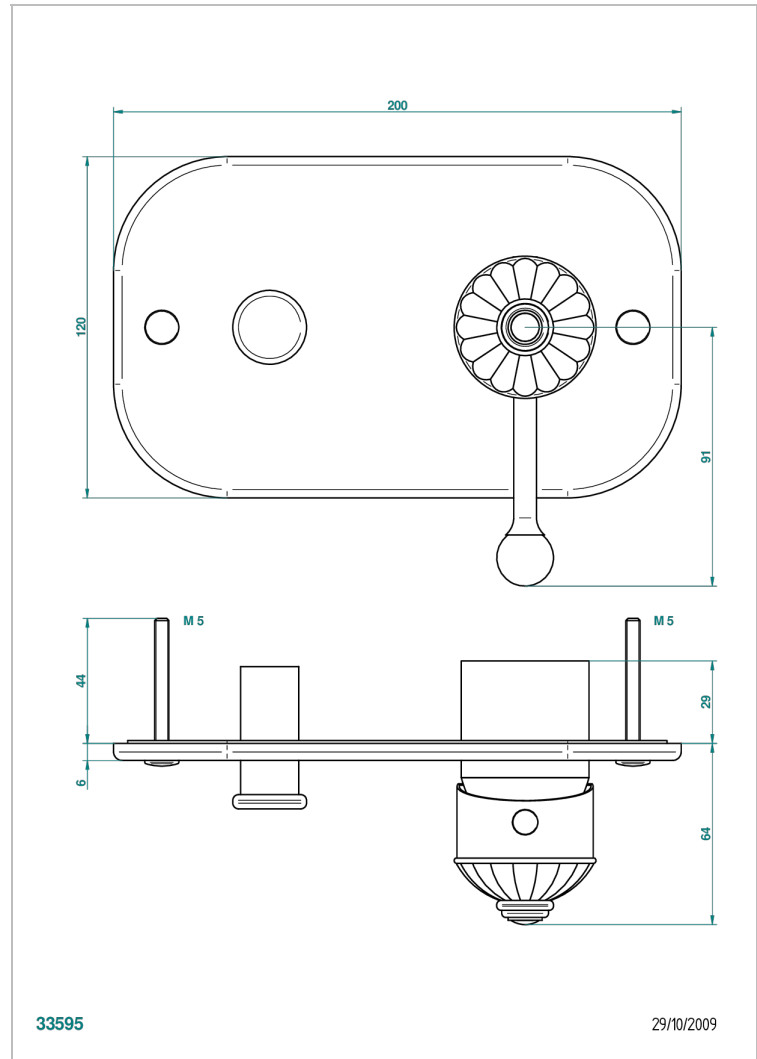

AMBOISE LAPIS LAZULI

A1K-6550B

Trim only for wall shower mixer with diverter

THG[®]
PARIS

CHARACTERISTIC

- Amboise Lapis Lazuli
- Trim only for wall shower mixer with diverter

RELATED SKU'S

- Ref. G00-6550A Rough parts for shower mixer with diverter