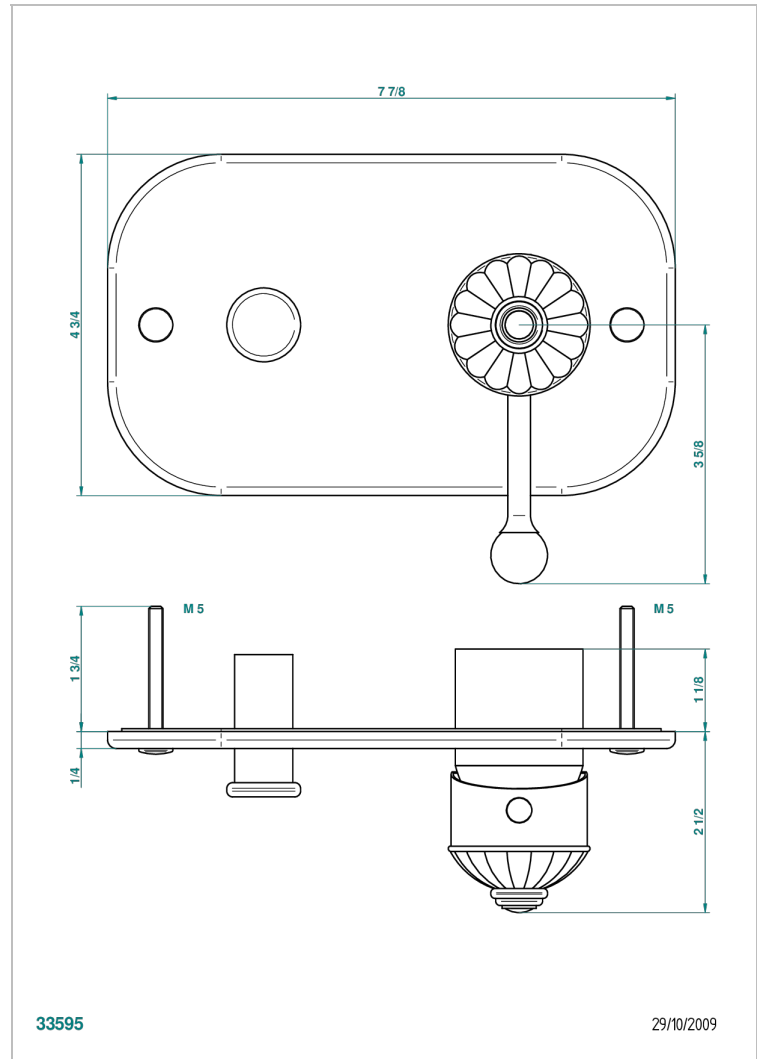

# AMBOISE LAPIS LAZULI

A1K-6550B

Trim only for wall shower mixer with diverter

## CHARACTERISTIC

- Amboise Lapis Lazuli
- Trim only for wall shower mixer with diverter

## RELATED SKU'S

- Ref. G00-6550A Rough parts for shower mixer with diverter