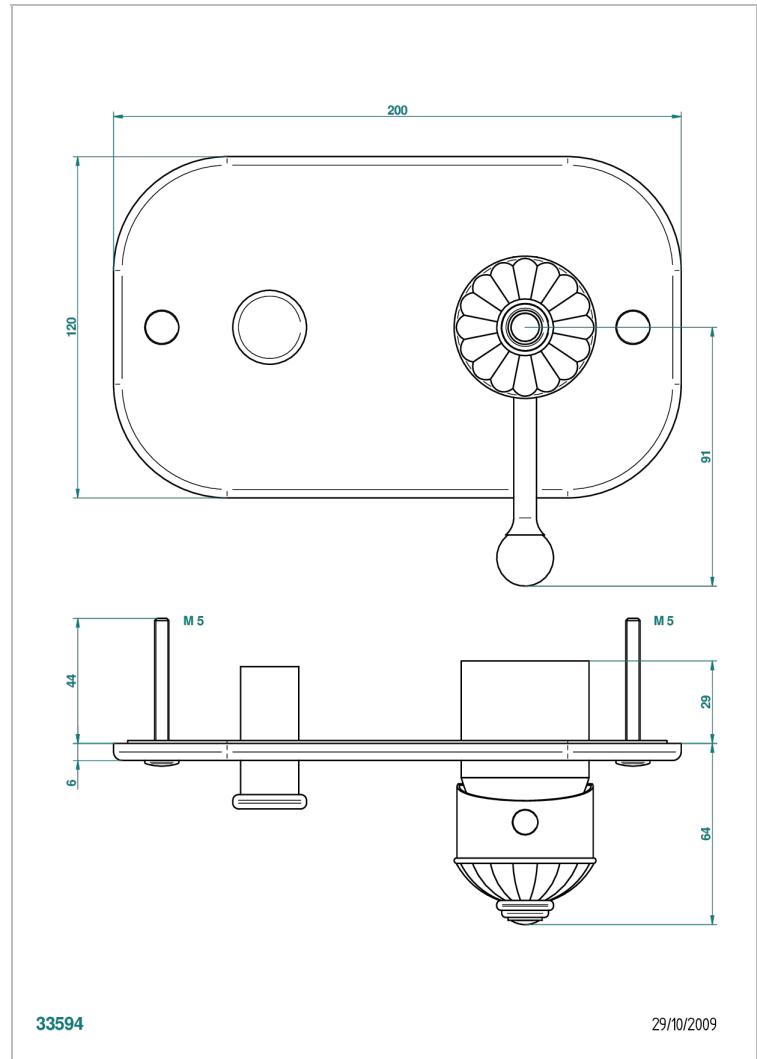

# CHEVERNY MALACHITE

A1S-6550B

Trim only for wall shower mixer with diverter

## CHARACTERISTIC

- Cheverny Malachite
- Trim only for wall shower mixer with diverter