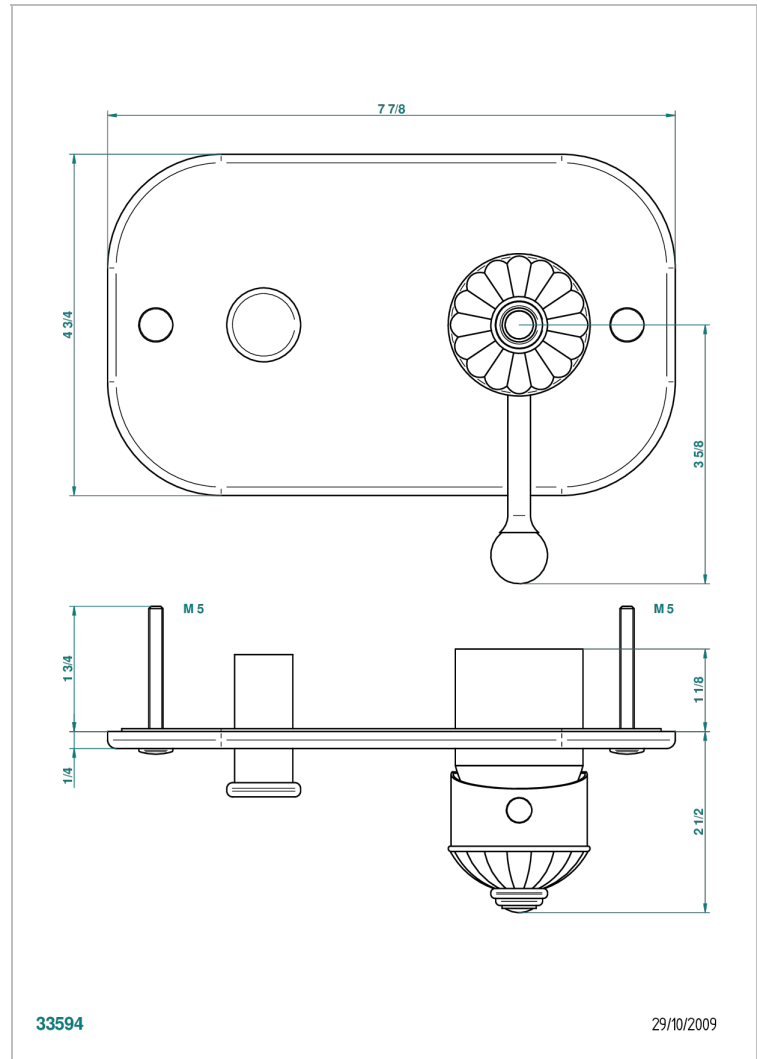

CHEVERNY MALACHITE

A1S-6550B

Trim only for wall shower mixer with diverter

THG[®]
PARIS

CHARACTERISTIC

- Cheverny Malachite
- Trim only for wall shower mixer with diverter

AVAILABLE FINITIONS

Black ceram - D30
Blush PVD - H62
Brass color PVD - H49
Brown bronze color PVD - F33
Chrome polished - A02
Chrome polished / gold polished - G02