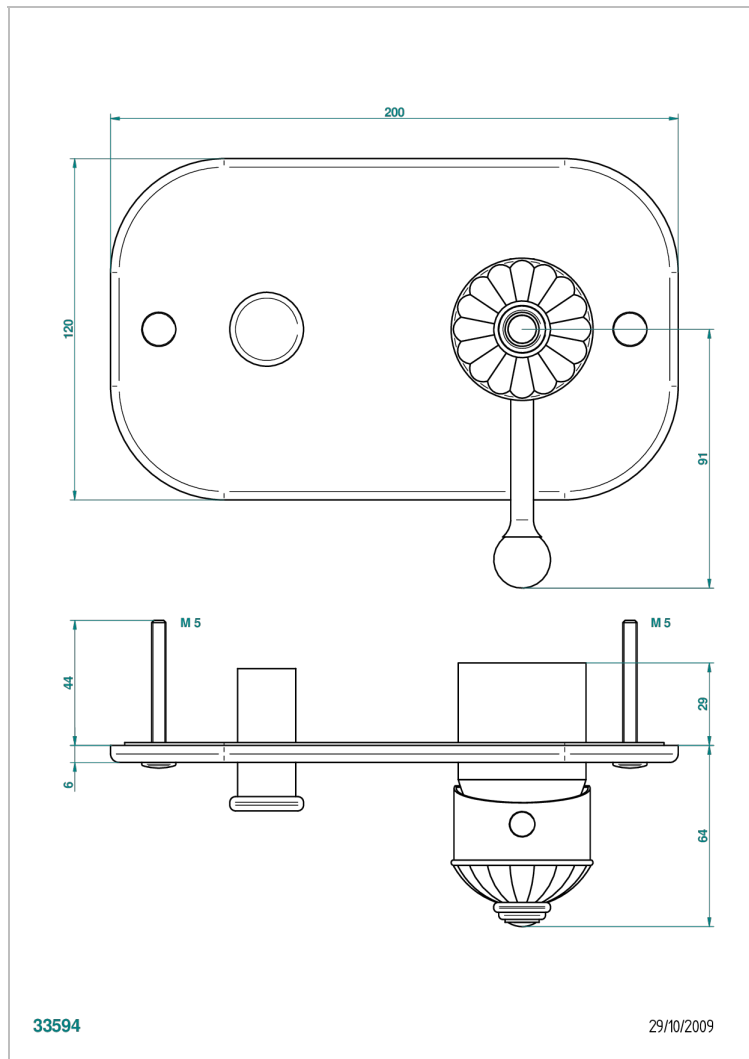

# CHEVERNY MALACHITE

A1S-6550B

Trim only for wall shower mixer with diverter

THG<sup>®</sup>  
PARIS

## CHARACTERISTIC

- Cheverny Malachite
- Trim only for wall shower mixer with diverter

## RELATED SKU'S

- Ref. G00-6550A Rough parts for shower mixer with diverter