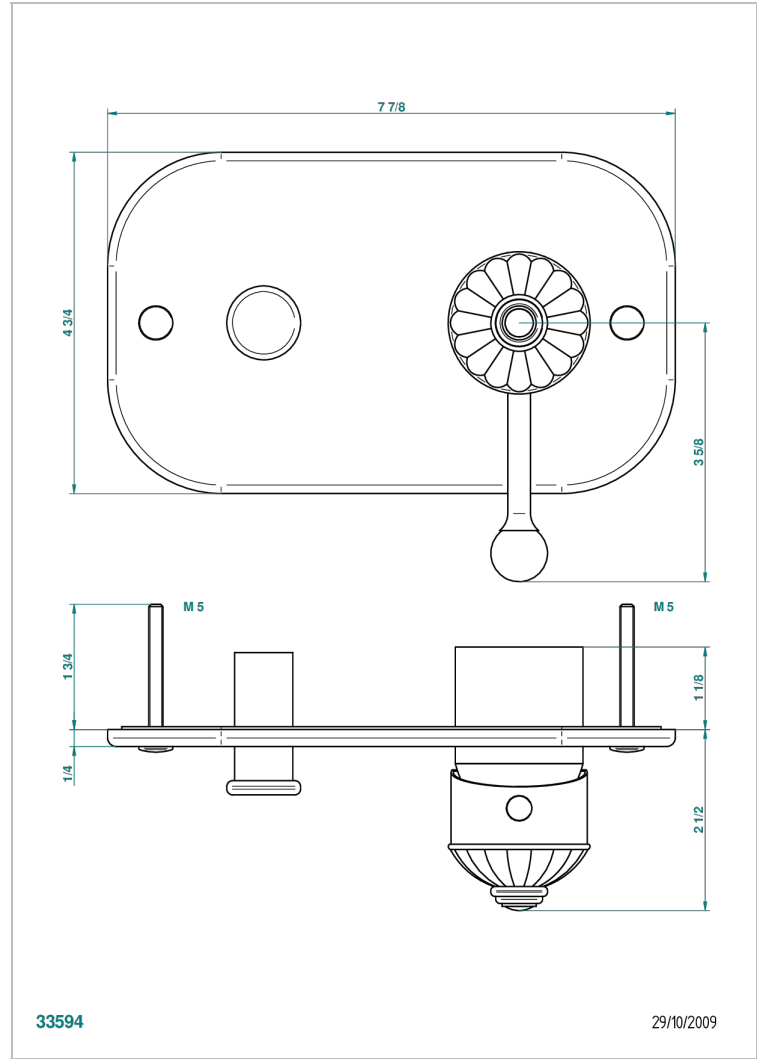

CHEVERNY MALACHITE

A1S-6550B

Trim only for wall shower mixer with diverter

THG[®]
PARIS

CHARACTERISTIC

- Cheverny Malachite
- Trim only for wall shower mixer with diverter

RELATED SKU'S

- Ref. G00-6550A Rough parts for shower mixer with diverter