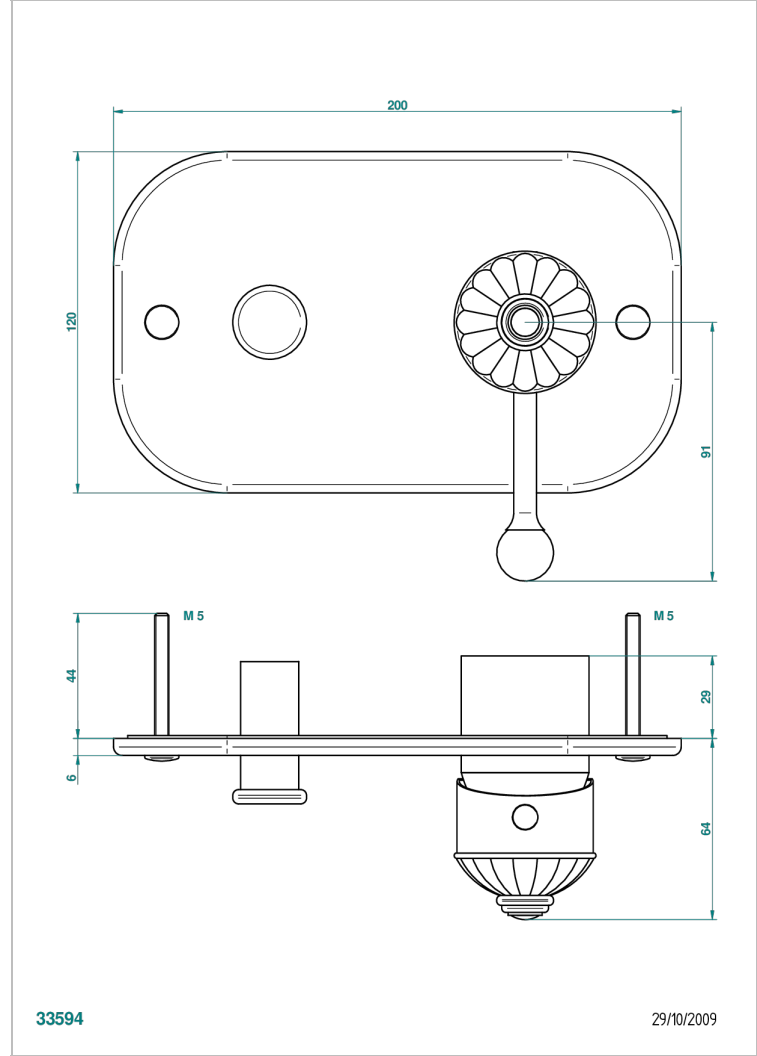

AMBOISE MALACHITE

A1J-6550B

Trim only for wall shower mixer with diverter

CHARACTERISTIC

- Amboise Malachite
- Trim only for wall shower mixer with diverter

AVAILABLE FINITIONS

Black ceram - D30
Blush PVD - H62
Brass color PVD - H49
Brown bronze color PVD - F33
Chrome polished - A02
Chrome polished / gold polished - G02