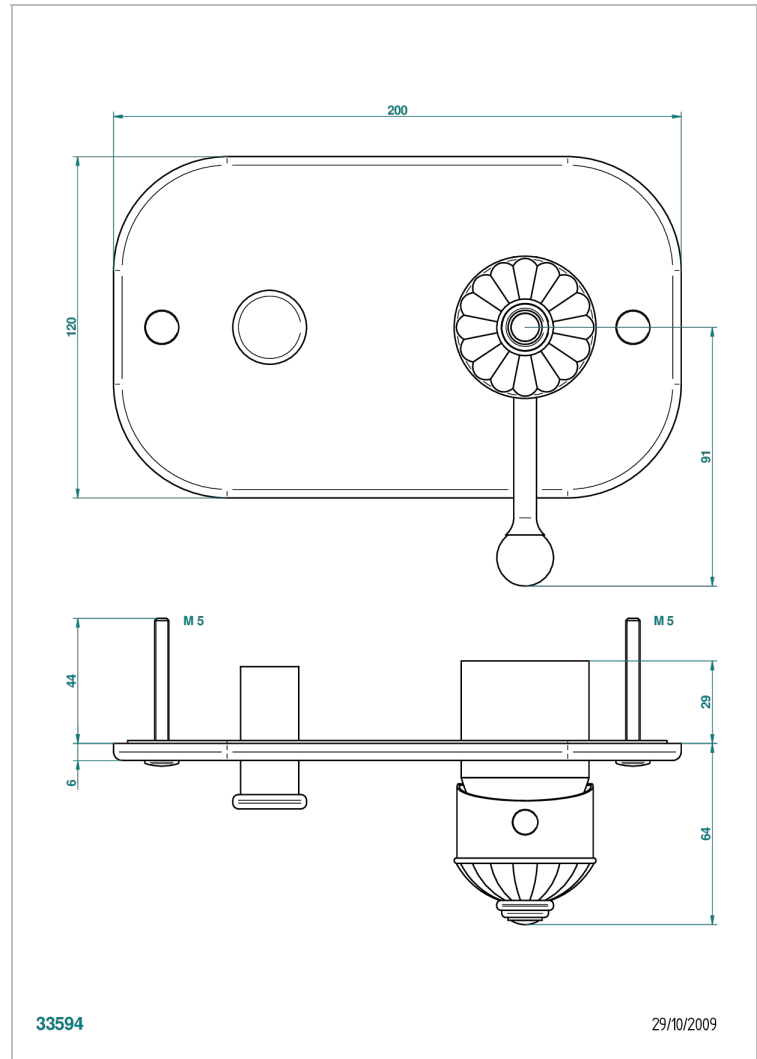

AMBOISE MALACHITE

A1J-6550B

Trim only for wall shower mixer with diverter

CHARACTERISTIC

- Amboise Malachite
- Trim only for wall shower mixer with diverter

RELATED SKU'S

- Ref. G00-6550A Rough parts for shower mixer with diverter