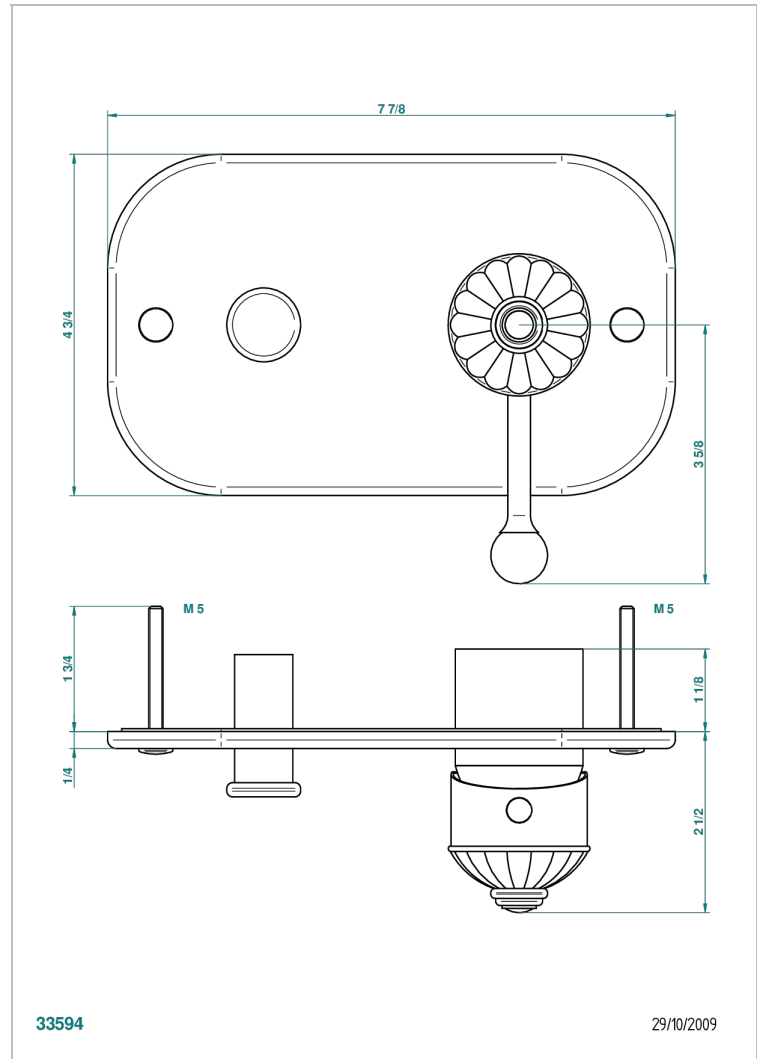

# AMBOISE MALACHITE

A1J-6550B

Trim only for wall shower mixer with diverter

THG<sup>®</sup>  
PARIS

## CHARACTERISTIC

- Amboise Malachite
- Trim only for wall shower mixer with diverter

## RELATED SKU'S

- Ref. G00-6550A Rough parts for shower mixer with diverter