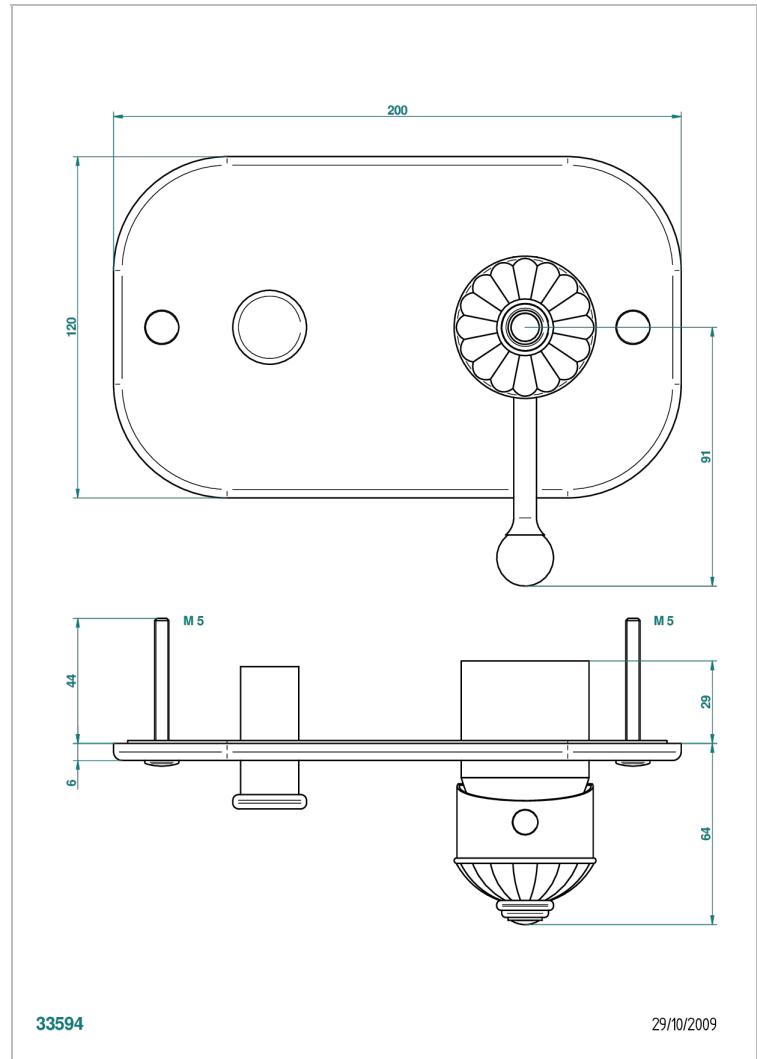

AMBOISE MALACHITE

A1J-6550B

Trim only for wall shower mixer with diverter

THG[®]
PARIS

CHARACTERISTIC

- Amboise Malachite
- Trim only for wall shower mixer with diverter

RELATED SKU'S

- Ref. G00-6550A Rough parts for shower mixer with diverter