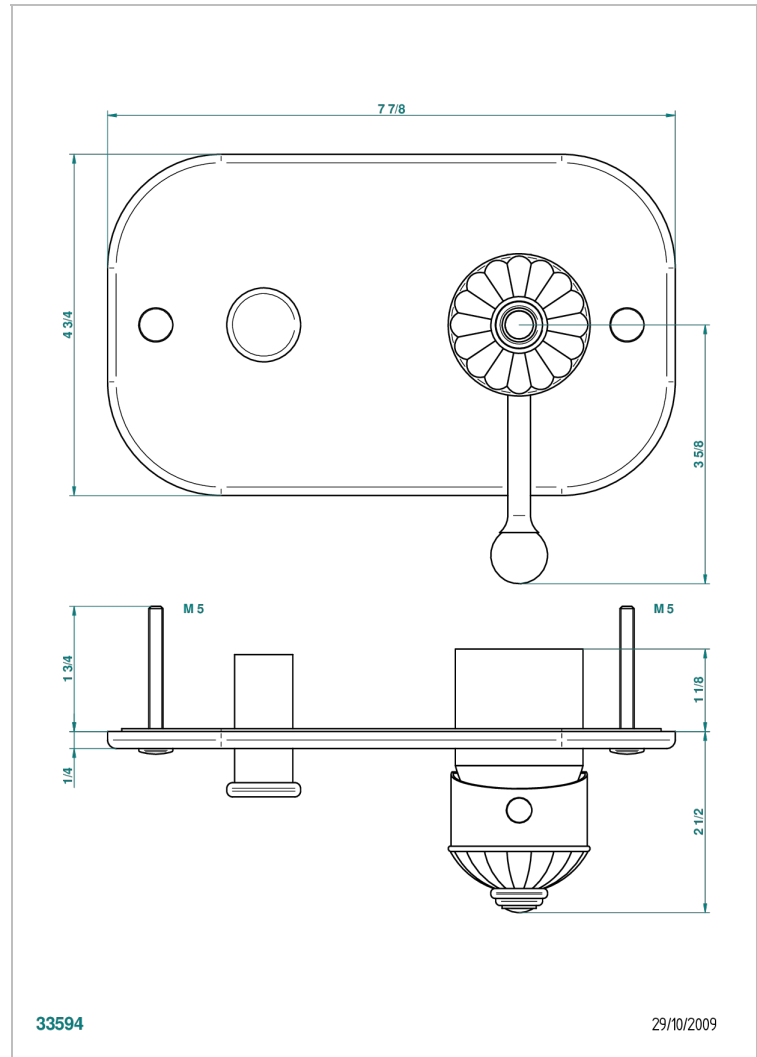

AMBOISE MALACHITE

A1J-6550B

Trim only for wall shower mixer with diverter

33594

29/10/2009

CHARACTERISTIC

- Amboise Malachite
- Trim only for wall shower mixer with diverter

RELATED SKU'S

- Ref. G00-6550A Rough parts for shower mixer with diverter

AVAILABLE FINITIONS

Antique nickel - H28
Black ceram - D30
Blush PVD - H62
Brass color PVD - H49
Brown bronze color PVD - F33
Gold color PVD - H52