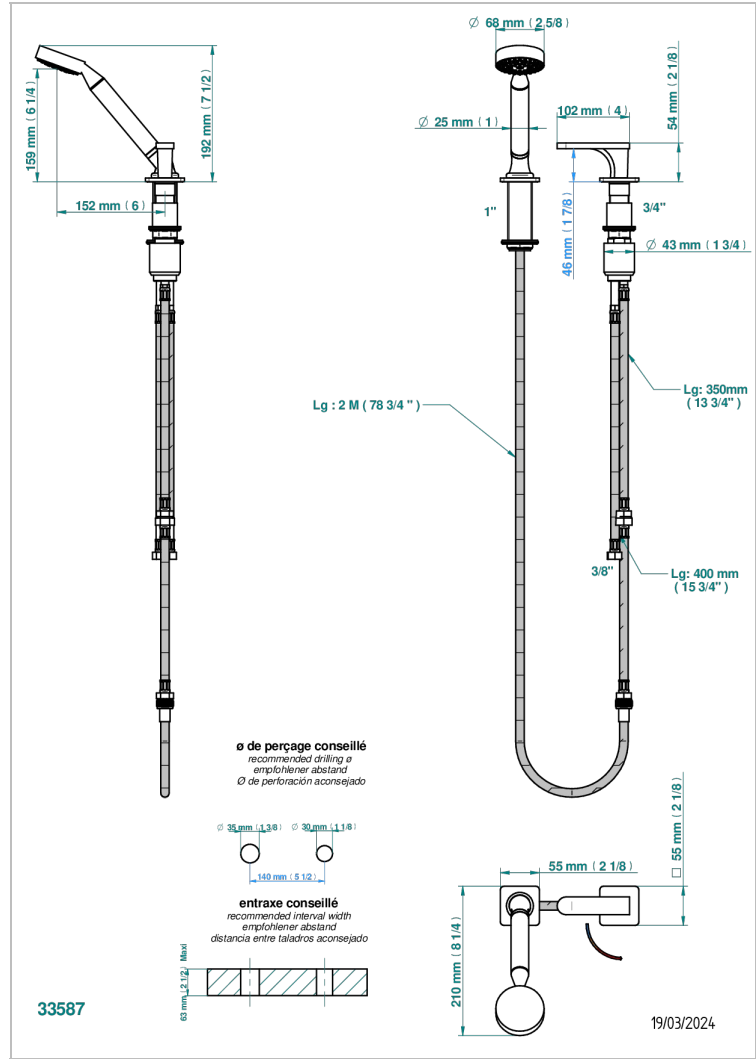

PROFIL METAL WITH LEVER HANDLES

A6B-6532/60A

Deck mounted mixer with handshower, progressive cartridge

CHARACTERISTIC

- ACS : 22ACCLY009

TECHNICAL SPECS

- Recommandé : 3 bars (max. 5 bars) - Advised : 43,5 psi (max. 72 psi)
- 9,5 l/min à 3 bars (2.5 gpm at 43.5 psi)

STANDARDS

AVAILABLE FINITIONS

- Black ceram - D30
- Blush PVD - H62
- Brass color PVD - H49
- Brown bronze color PVD - F33
- Chrome polished - A02
- Chrome polished / gold polished - G02

- Copper antique matt, coated - H07
- Gold color PVD - H52
- Gold mat - F07
- Gold polished - F01
- Graphite PVD - H64
- Light coated bronze - D01

- Matt Umber PVD - H67
- Matt blush PVD - H60
- Matt brass color PVD - H50
- Matt brown bronze color PVD - F34
- Matt chrome (American satin) - C02
- Matt gold color PVD - H53

- Matt graphite PVD - H65
- Matt nickel (American satin) - C01
- Matt nickel color PVD - H56
- Nickel antique / Sovereign - H28
- Nickel color PVD - H55
- Nickel polished - B01