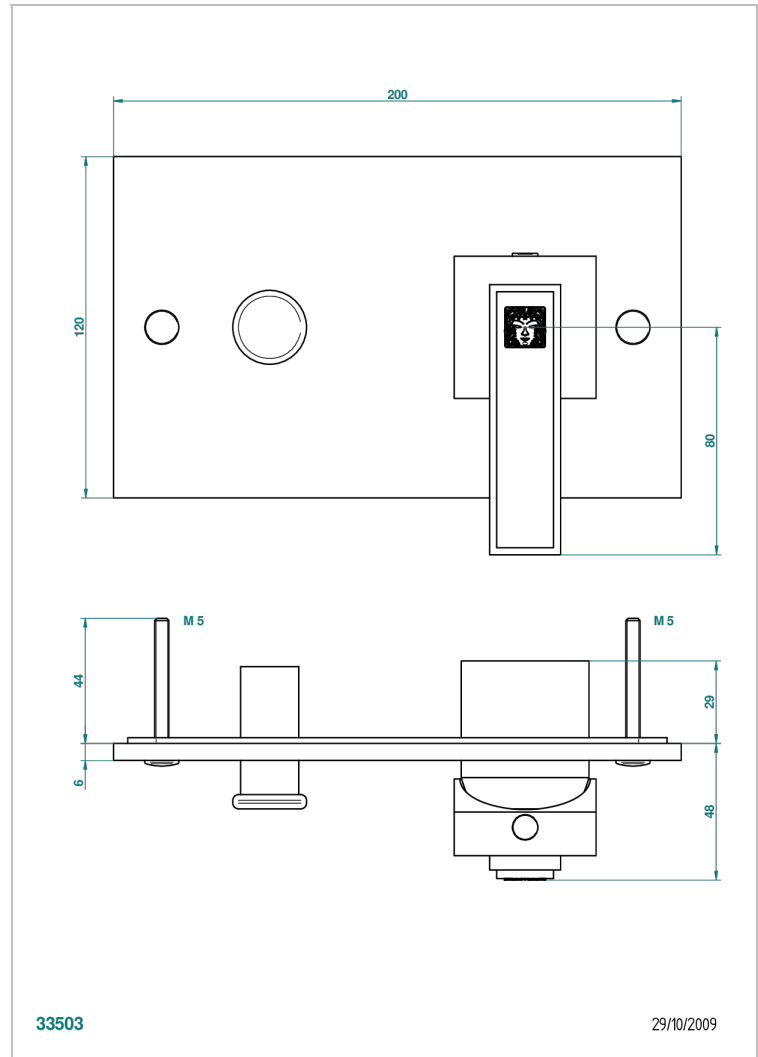

MASQUE DE FEMME SOLAIRE

A2S-6550B

Trim only for wall shower mixer with diverter

THG[®]
PARIS

CHARACTERISTIC

- Masque de Femme Solaire
- Trim only for wall shower mixer with diverter

AVAILABLE FINITIONS

Black ceram - D30
Chrome polished - A02
Chrome polished / gold polished - G02
Gold mat - F07
Gold polished - F01
Matt chrome (American satin) - C02