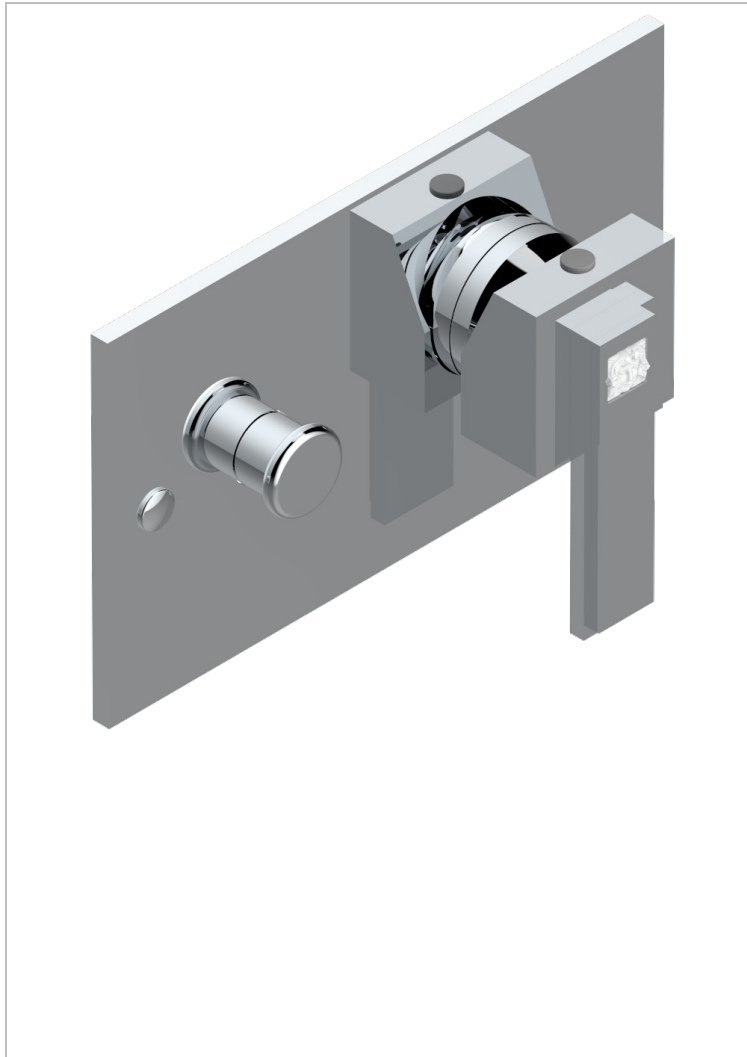

MASQUE DE FEMME SOLAIRE

A2S-6550B

Trim only for wall shower mixer with diverter

THG[®]
PARIS

CHARACTERISTIC

- Masque de Femme Solaire
- Trim only for wall shower mixer with diverter

AVAILABLE FINITIONS

Black ceram - D30
Chrome polished - A02
Chrome polished / gold polished - G02
Gold mat - F07
Gold polished - F01
Matt chrome (American satin) - C02

Matt nickel (American satin) - C01
Nickel polished - B01
Soft gold - F30
Soft matt gold - F31