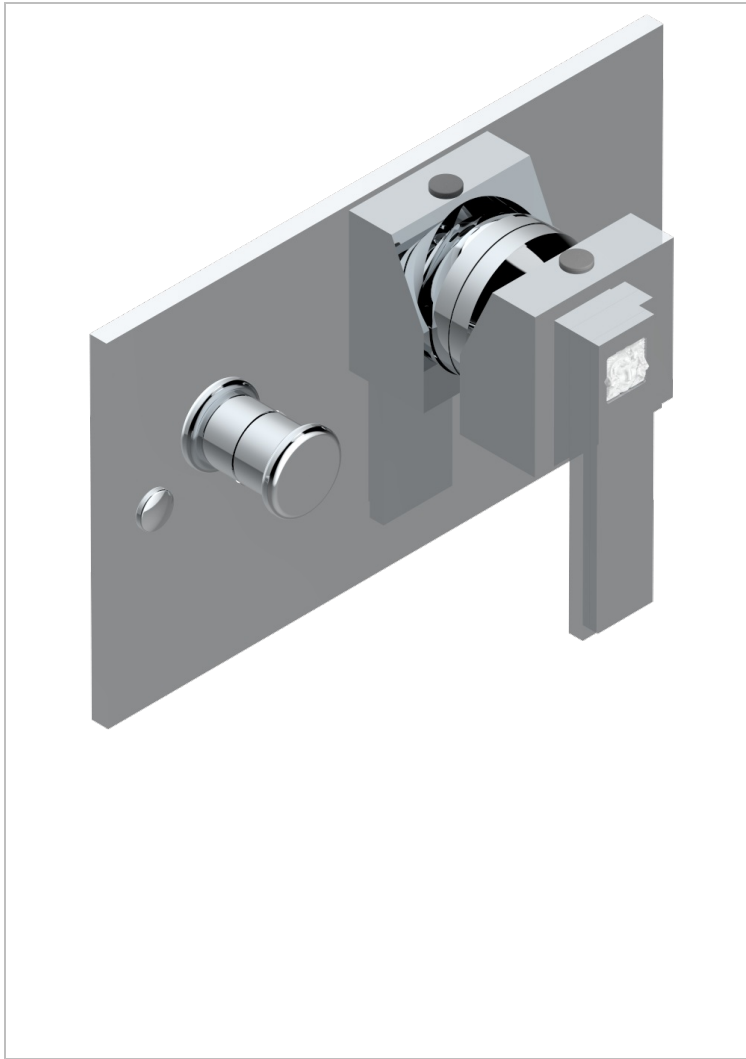

MASQUE DE FEMME SOLAIRE

A2S-6550B

Trim only for wall shower mixer with diverter

THG[®]
PARIS

CHARACTERISTIC

- Masque de Femme Solaire
- Trim only for wall shower mixer with diverter

AVAILABLE FINITIONS

Black ceram - D30
Chrome polished - A02
Chrome polished / gold polished - G02
Gold mat - F07
Gold polished - F01
Matt chrome (American satin) - C02

Matt nickel (American satin) - C01
Nickel polished - B01
Soft gold - F30
Soft matt gold - F31