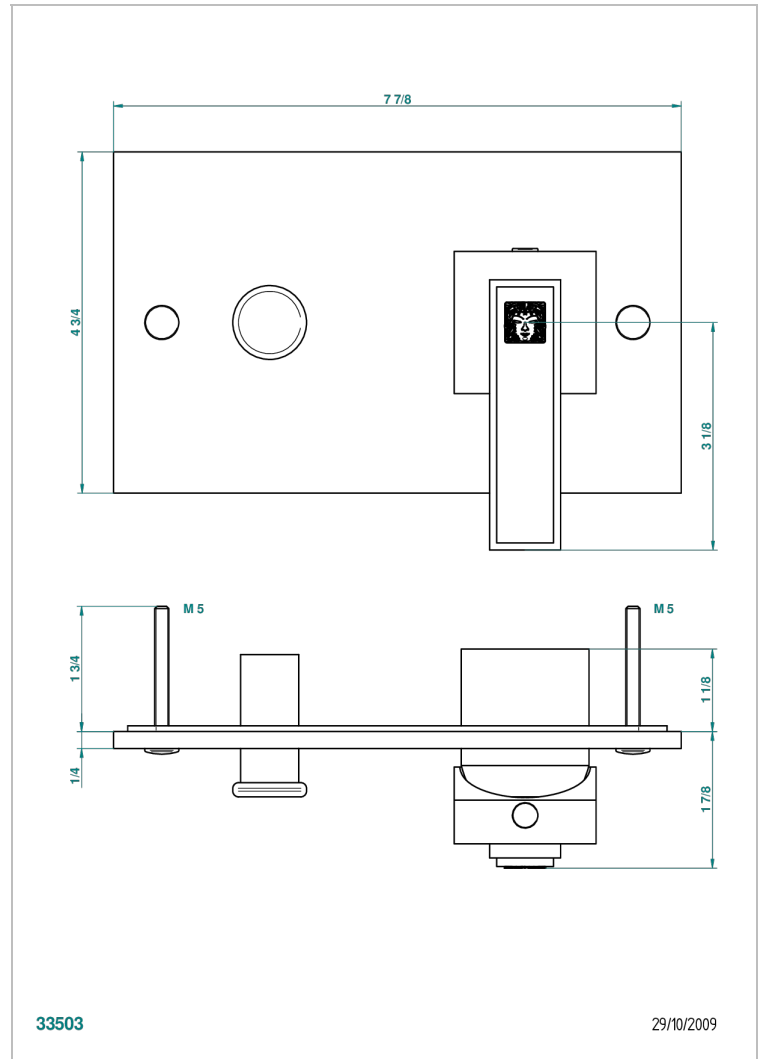

MASQUE DE FEMME SOLAIRE

A2S-6550B

Trim only for wall shower mixer with diverter

THG[®]
PARIS

CHARACTERISTIC

- Masque de Femme Solaire
- Trim only for wall shower mixer with diverter

AVAILABLE FINITIONS

Black ceram - D30
Chrome polished - A02
Chrome polished / gold polished - G02
Gold mat - F07
Gold polished - F01
Matt chrome (American satin) - C02