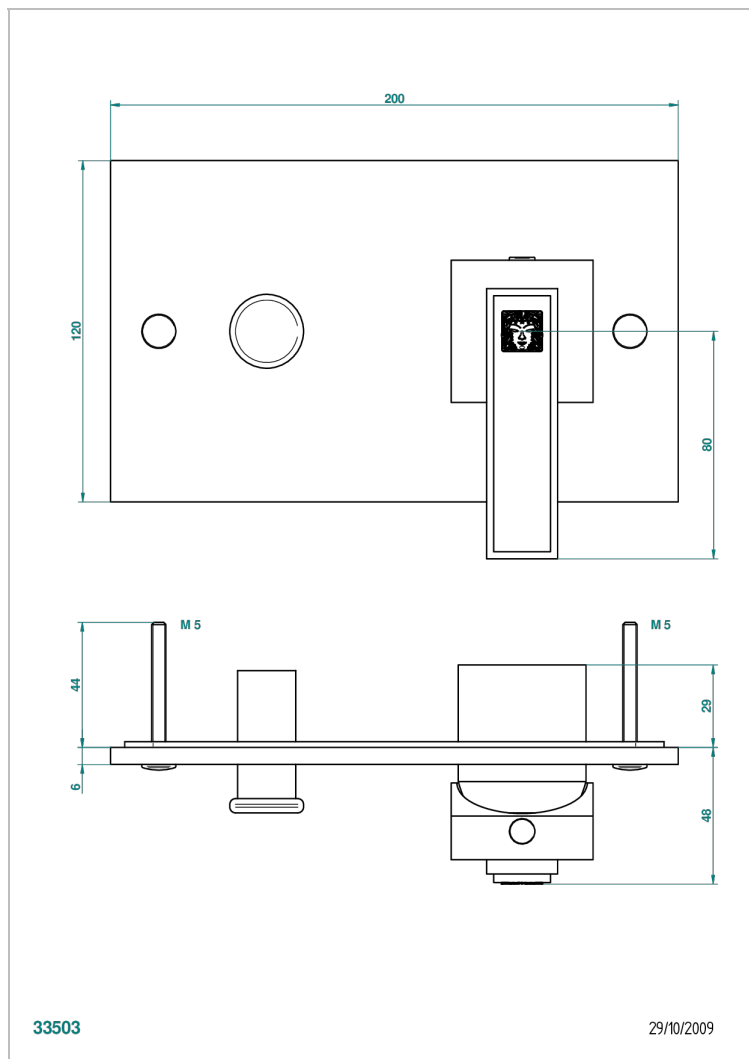

MASQUE DE FEMME LUNAIRE

A2R-6550B

Trim only for wall shower mixer with diverter

THG[®]
PARIS

CHARACTERISTIC

- Masque de Femme Lunaire
- Trim only for wall shower mixer with diverter

AVAILABLE FINITIONS

Black ceram - D30
Chrome polished - A02
Chrome polished / gold polished - G02
Gold mat - F07
Gold polished - F01
Matt chrome (American satin) - C02