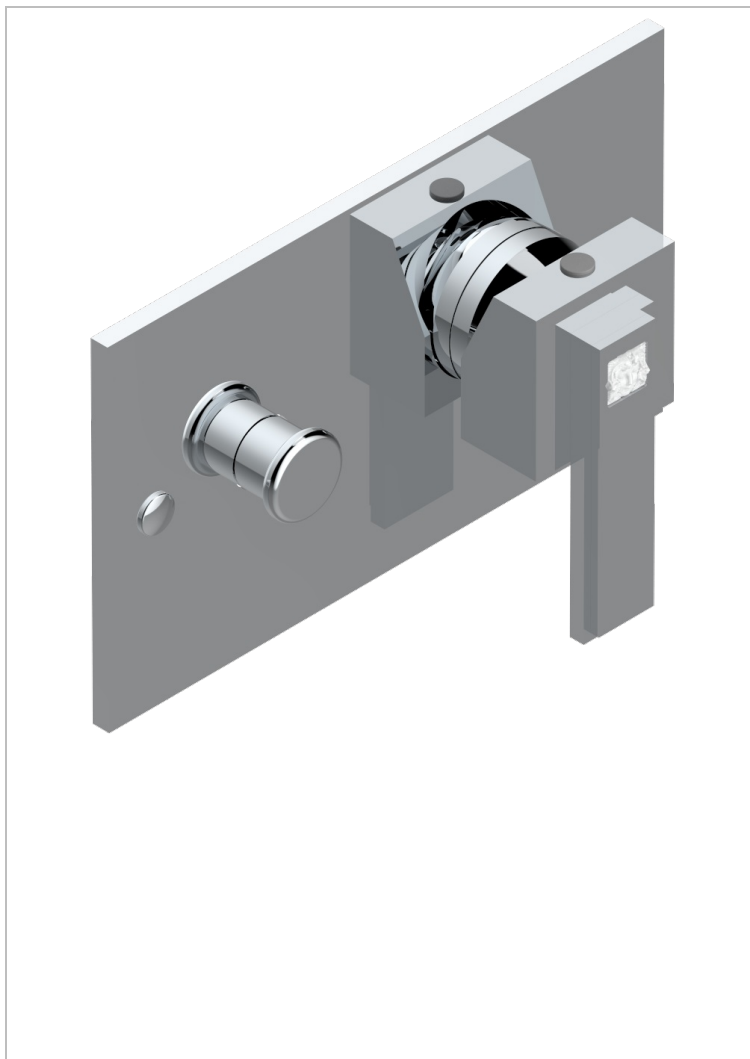

MASQUE DE FEMME LUNAIRE

A2R-6550B

Trim only for wall shower mixer with diverter

THG[®]
PARIS

CHARACTERISTIC

- Masque de Femme Lunaire
- Trim only for wall shower mixer with diverter

AVAILABLE FINITIONS

Black ceram - D30
Chrome polished - A02
Chrome polished / gold polished - G02
Gold mat - F07
Gold polished - F01
Matt chrome (American satin) - C02

Matt nickel (American satin) - C01
Nickel polished - B01
Soft gold - F30
Soft matt gold - F31