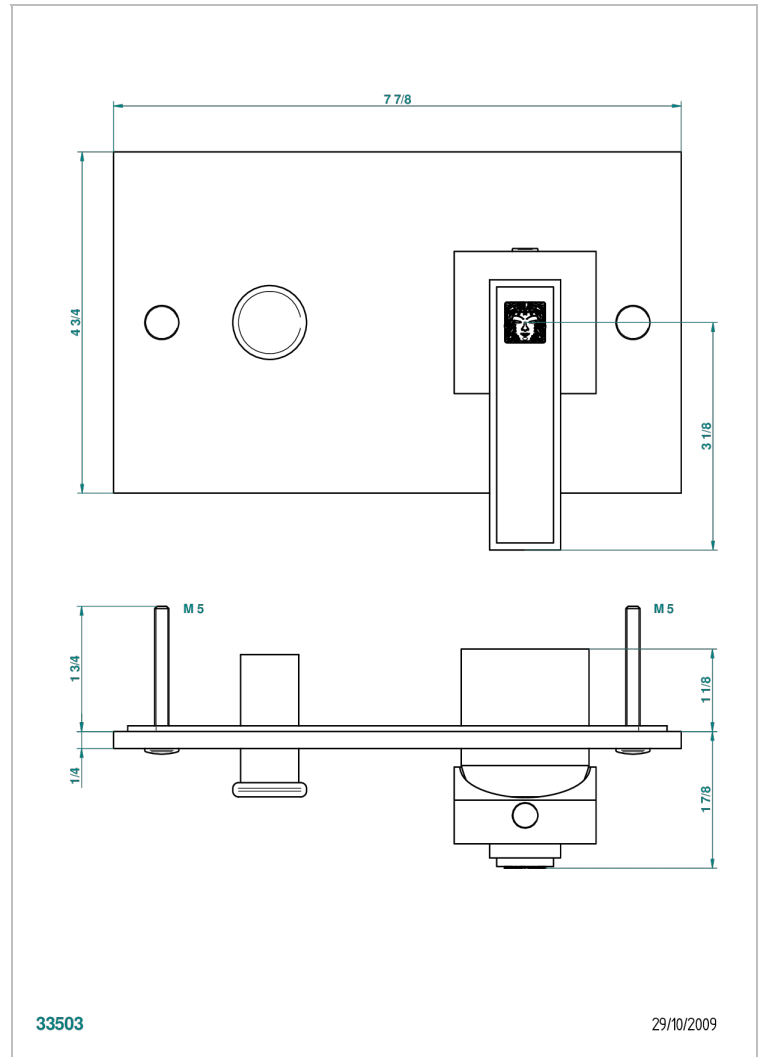

MASQUE DE FEMME LUNAIRE

A2R-6550B

Trim only for wall shower mixer with diverter

THG[®]
PARIS

33503

29/10/2009

CHARACTERISTIC

- Masque de Femme Lunaire
- Trim only for wall shower mixer with diverter