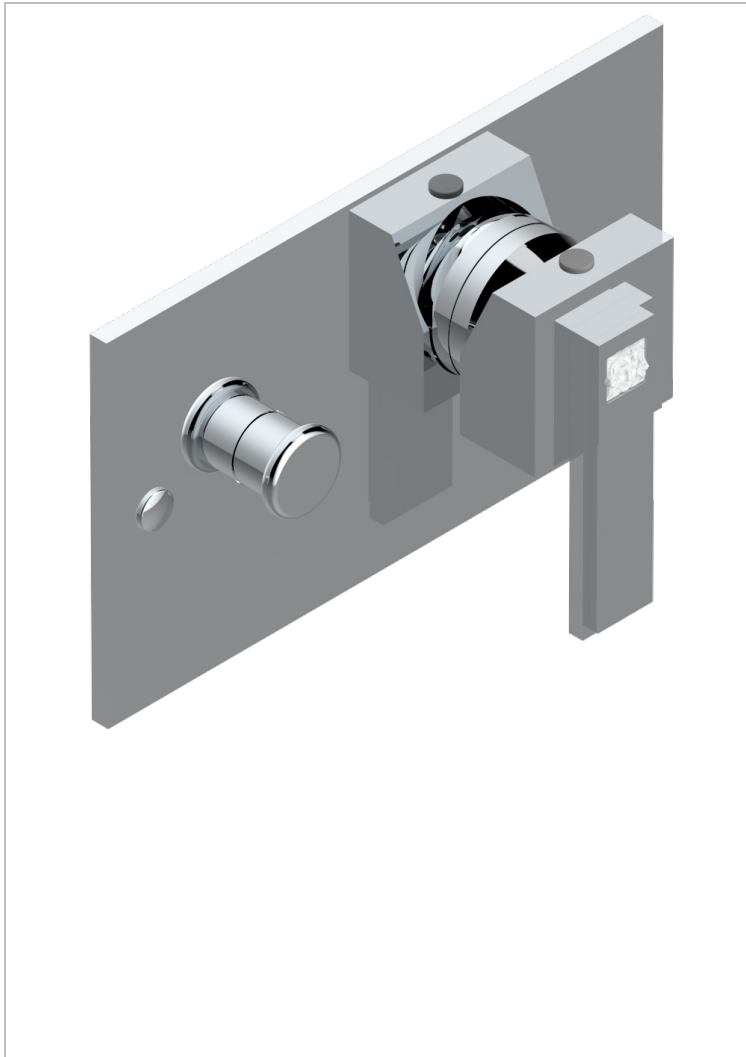

MASQUE DE FEMME LUNAIRE

A2R-6550B

Trim only for wall shower mixer with diverter

THG[®]
PARIS

33503

29/10/2009

CHARACTERISTIC

- Masque de Femme Lunaire
- Trim only for wall shower mixer with diverter

AVAILABLE FINITIONS

Black ceram - D30
Chrome polished - A02
Chrome polished / gold polished - G02
Gold mat - F07
Gold polished - F01
Matt chrome (American satin) - C02

Matt nickel (American satin) - C01
Nickel polished - B01
Soft gold - F30
Soft matt gold - F31