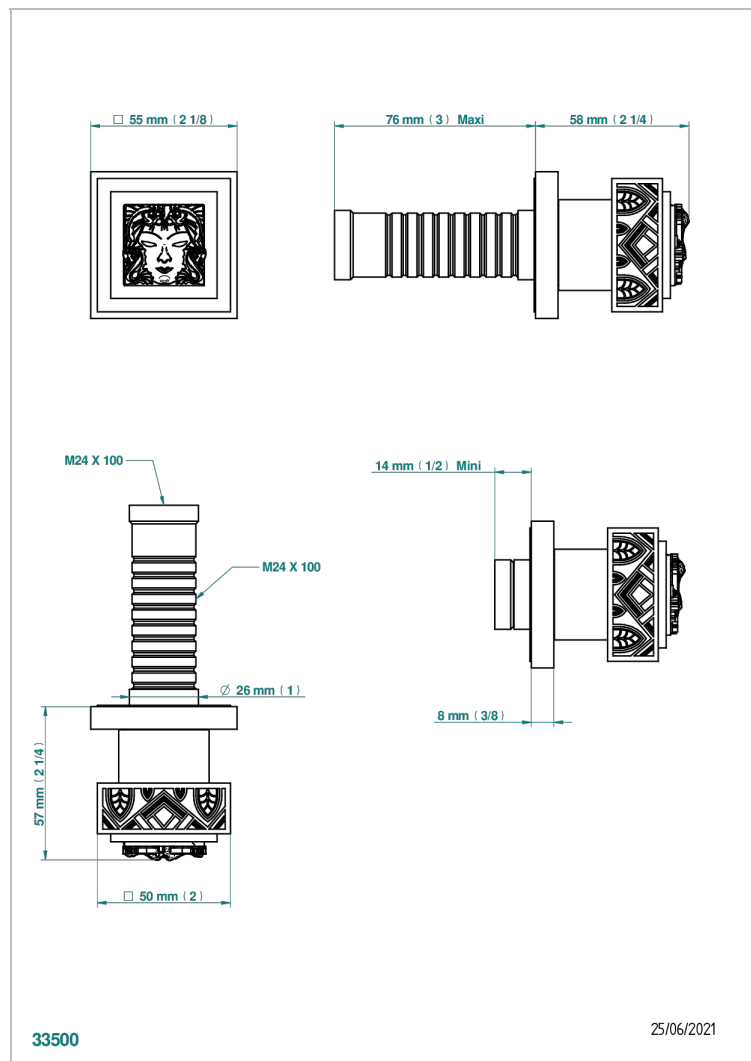

MASQUE DE FEMME ENGRAVED METAL

A2T-30B

Wall volume control 30 & 32 trim

33500

25/06/2021

CHARACTERISTIC

- Masque de Femme Engraved Metal
- Wall volume control 30 & 32 trim

RELATED SKU'S

- Ref. G00-32CUSA 3/4" Volume control wall valve with ceramic cartridge
- Ref. G00-32HUSA 3/4" Volume control wall valve with ceramic cartridge counterclockwise
- Ref. G00-30CUSA 1/2" volume control wall valve with ceramic cartridge
- Ref. G00-30HUSA 1/2" Volume control wall valve with ceramic cartridge counterclockwise