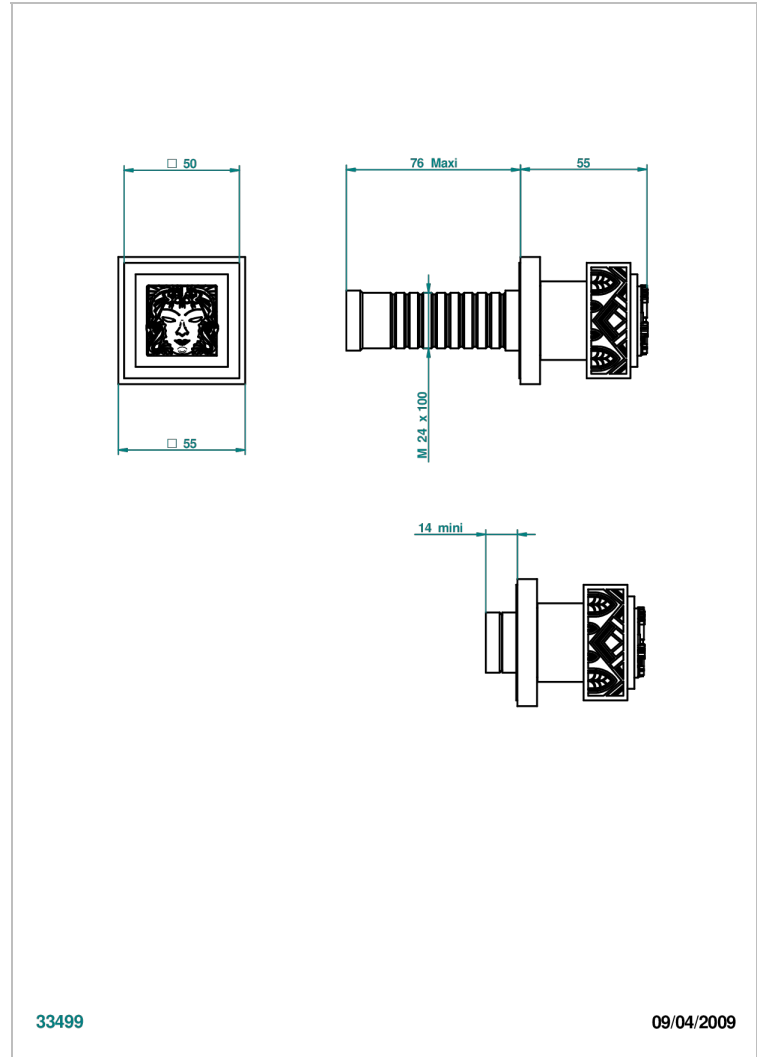

MASQUE DE FEMME SOLAIRE

A2S-30B

Wall volume control 30 & 32 trim

THG[®]
PARIS

33499

09/04/2009

CHARACTERISTIC

- Masque de Femme Solaire
- Wall volume control 30 & 32 trim

RELATED SKU'S

- Ref. G00-32CUSA 3/4" Volume control wall valve with ceramic cartridge
- Ref. G00-32HUSA 3/4" Volume control wall valve with ceramic cartridge counterclockwise
- Ref. G00-30CUSA 1/2" volume control wall valve with ceramic cartridge
- Ref. G00-30HUSA 1/2" Volume control wall valve with ceramic cartridge counterclockwise

AVAILABLE FINITIONS

Black ceram - D30
Chrome polished - A02
Chrome polished / gold polished - G02
Gold mat - F07
Gold polished - F01
Matt chrome (American satin) - C02

Matt nickel (American satin) - C01
Nickel polished - B01
Soft gold - F30
Soft matt gold - F31