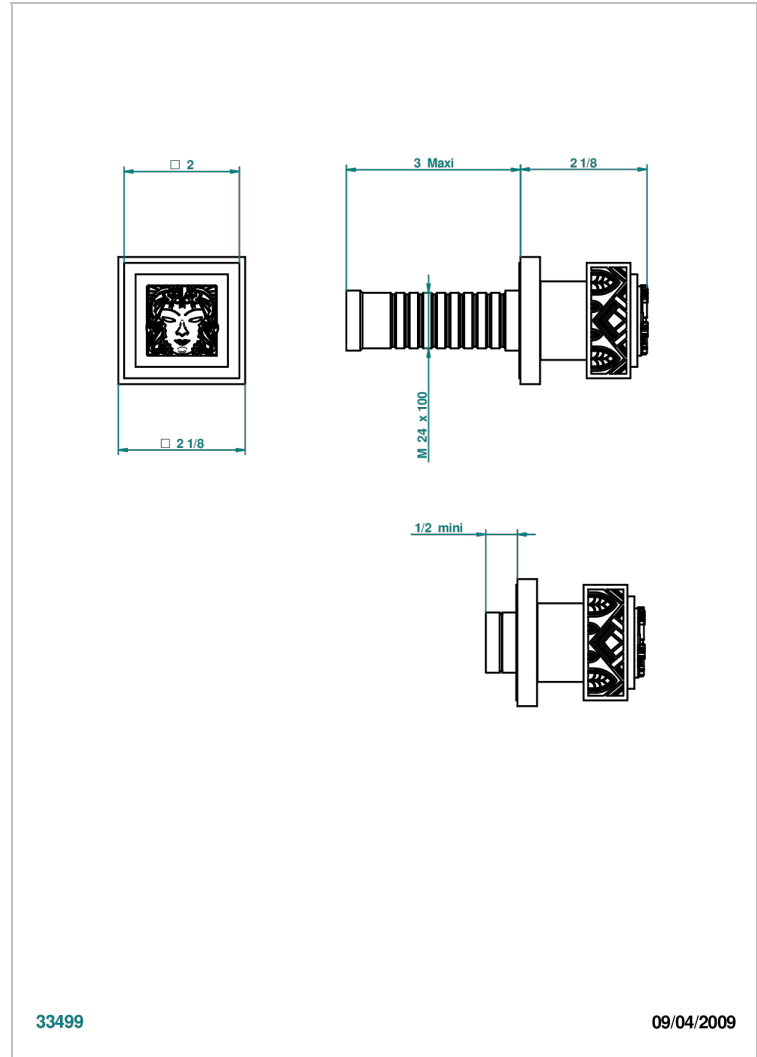

MASQUE DE FEMME SOLAIRE

A2S-30B

Wall volume control 30 & 32 trim

THG[®]
PARIS

33499

09/04/2009

CHARACTERISTIC

- Masque de Femme Solaire
- Wall volume control 30 & 32 trim

RELATED SKU'S

- Ref. G00-32CUSA 3/4" Volume control wall valve with ceramic cartridge
- Ref. G00-32HUSA 3/4" Volume control wall valve with ceramic cartridge counterclockwise
- Ref. G00-30CUSA 1/2" volume control wall valve with ceramic cartridge
- Ref. G00-30HUSA 1/2" Volume control wall valve with ceramic cartridge counterclockwise

AVAILABLE FINITIONS

Black ceram - D30
Chrome polished - A02
Chrome polished / gold polished - G02
Gold mat - F07
Gold polished - F01
Matt chrome (American satin) - C02

Matt nickel (American satin) - C01
Nickel polished - B01
Soft gold - F30
Soft matt gold - F31