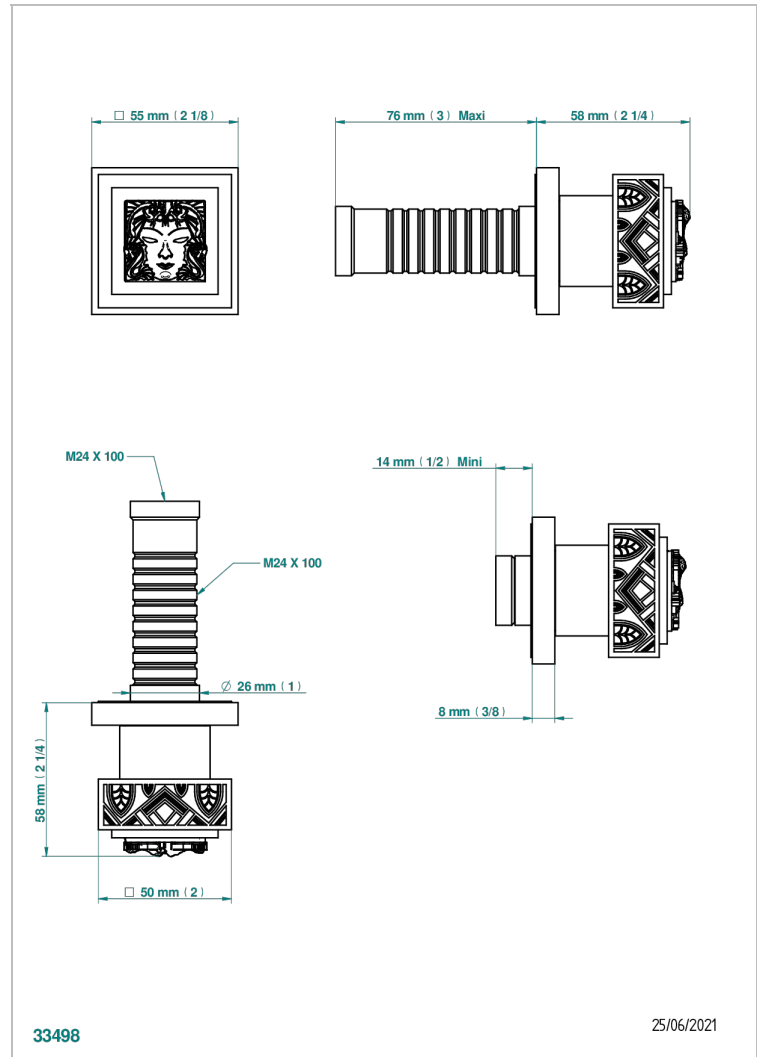

# MASQUE DE FEMME LUNAIRE

A2R-30B

Wall volume control 30 & 32 trim

THG<sup>®</sup>  
PARIS

## CHARACTERISTIC

- Masque de Femme Lunaire
- Wall volume control 30 & 32 trim

## RELATED SKU'S

- Ref. G00-32CUSA 3/4" Volume control wall valve with ceramic cartridge
- Ref. G00-32HUSA 3/4" Volume control wall valve with ceramic cartridge counterclockwise
- Ref. G00-30CUSA 1/2" volume control wall valve with ceramic cartridge
- Ref. G00-30HUSA 1/2" Volume control wall valve with ceramic cartridge counterclockwise