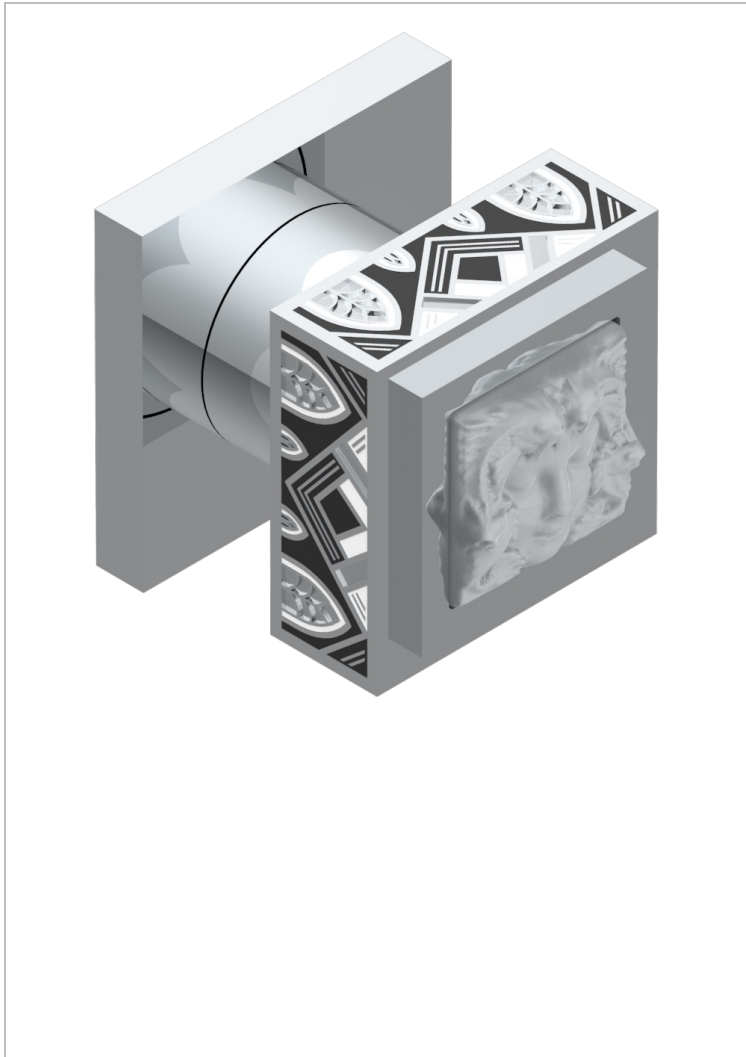

# MASQUE DE FEMME LUNAIRE

A2R-30B

Wall volume control 30 & 32 trim

THG<sup>®</sup>  
PARIS

## CHARACTERISTIC

- Masque de Femme Lunaire
- Wall volume control 30 & 32 trim

## RELATED SKU'S

- Ref. G00-32CUSA 3/4" Volume control wall valve with ceramic cartridge
- Ref. G00-32HUSA 3/4" Volume control wall valve with ceramic cartridge counterclockwise
- Ref. G00-30CUSA 1/2" volume control wall valve with ceramic cartridge
- Ref. G00-30HUSA 1/2" Volume control wall valve with ceramic cartridge counterclockwise

## AVAILABLE FINITIONS

Black ceram - D30  
Chrome polished - A02  
Chrome polished / gold polished - G02  
Gold mat - F07  
Gold polished - F01  
Matt chrome (American satin) - C02

Matt nickel (American satin) - C01  
Nickel polished - B01  
Soft gold - F30  
Soft matt gold - F31