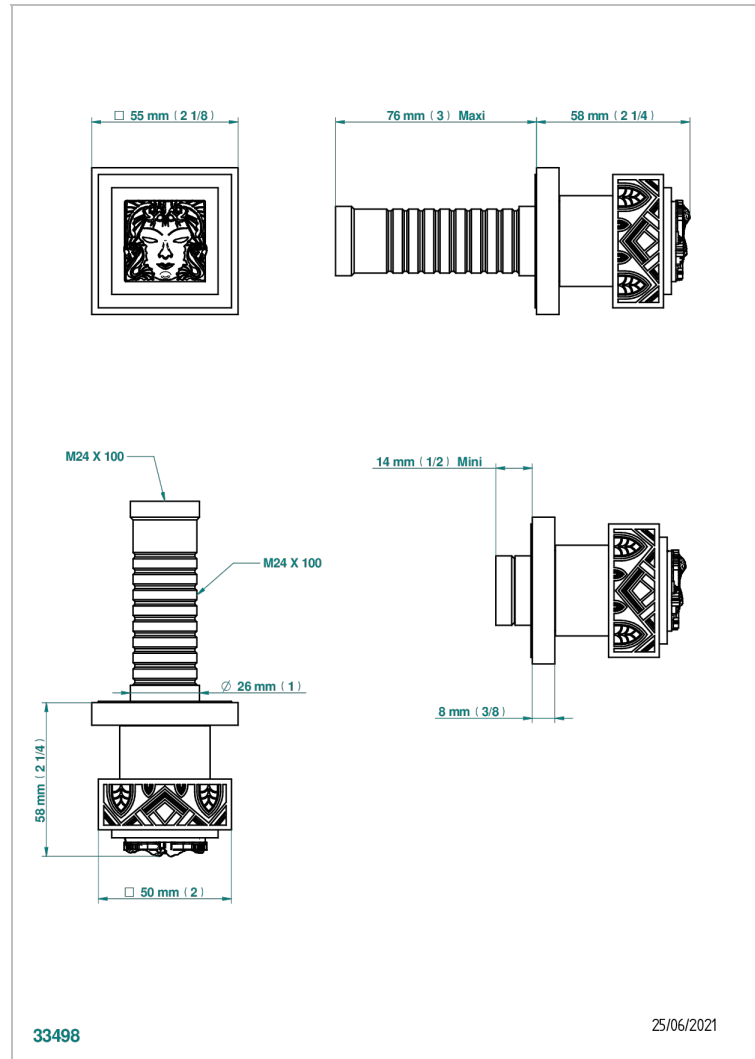

MASQUE DE FEMME LUNAIRE

A2R-30B

THG[®]
PARIS

Trim only for wall valve 1/2" ref.30/CA & 30/HA and 3/4" ref.32/CA & 32/HA and diverter ref.50/4VMA

CHARACTERISTIC

- Masque de Femme Lunaire
- Trim only for wall valve 1/2" ref.30/CA & 30/HA and 3/4" ref.32/CA & 32/HA and diverter ref.50/4VMA

RELATED SKU'S

- Ref. G00-30/CA Wall mounted 1/2" valve body with ceramic head, 1/4 turn left - no trim
- Ref. G00-30/HA Wall mounted 1/2" valve body with ceramic head, 1/4 turn right
- Ref. G00-32/CA Wall mounted 3/4" valve with ceramic head, 1/4 turn left - no trim
- Ref. G00-32/HA Wall mounted 3/4" valve body with ceramic head, 1/4 turn right - no trim