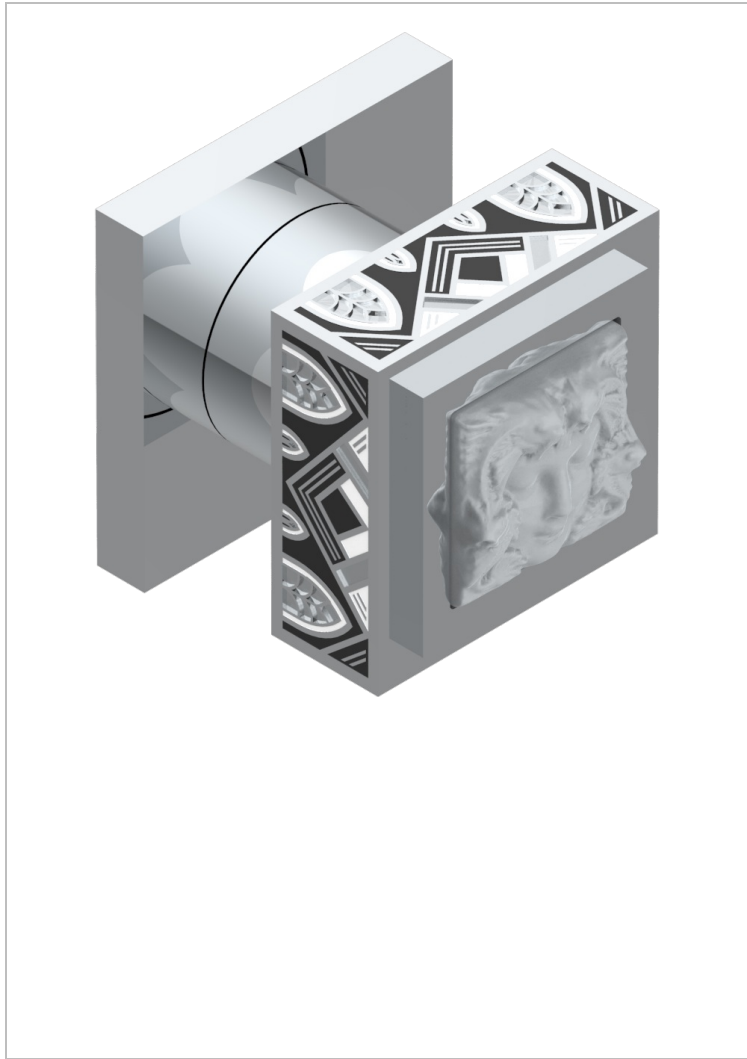

MASQUE DE FEMME LUNAIRE

A2R-30B

THG[®]
PARIS

Trim only for wall valve 1/2" ref.30/CA & 30/HA and 3/4" ref.32/CA & 32/HA and diverter ref.50/4VMA

CHARACTERISTIC

- Masque de Femme Lunaire
- Trim only for wall valve 1/2" ref.30/CA & 30/HA and 3/4" ref.32/CA & 32/HA and diverter ref.50/4VMA

RELATED SKU'S

- Ref. G00-30/CA Wall mounted 1/2" valve body with ceramic head, 1/4 turn left - no trim
- Ref. G00-30/HA Wall mounted 1/2" valve body with ceramic head, 1/4 turn right
- Ref. G00-32/CA Wall mounted 3/4" valve with ceramic head, 1/4 turn left - no trim
- Ref. G00-32/HA Wall mounted 3/4" valve body with ceramic head, 1/4 turn right - no trim

AVAILABLE FINITIONS

Black ceram - D30
Matt chrome - C02
Matt gold - F07
Matt nickel (color finish) - C01
Polished chrome (color finish) - A02
Polished chrome / Polished gold (color finish) - G02

Polished gold (color finish) - F01
Polished nickel - B01
Soft gold - F30
Soft matt gold - F31