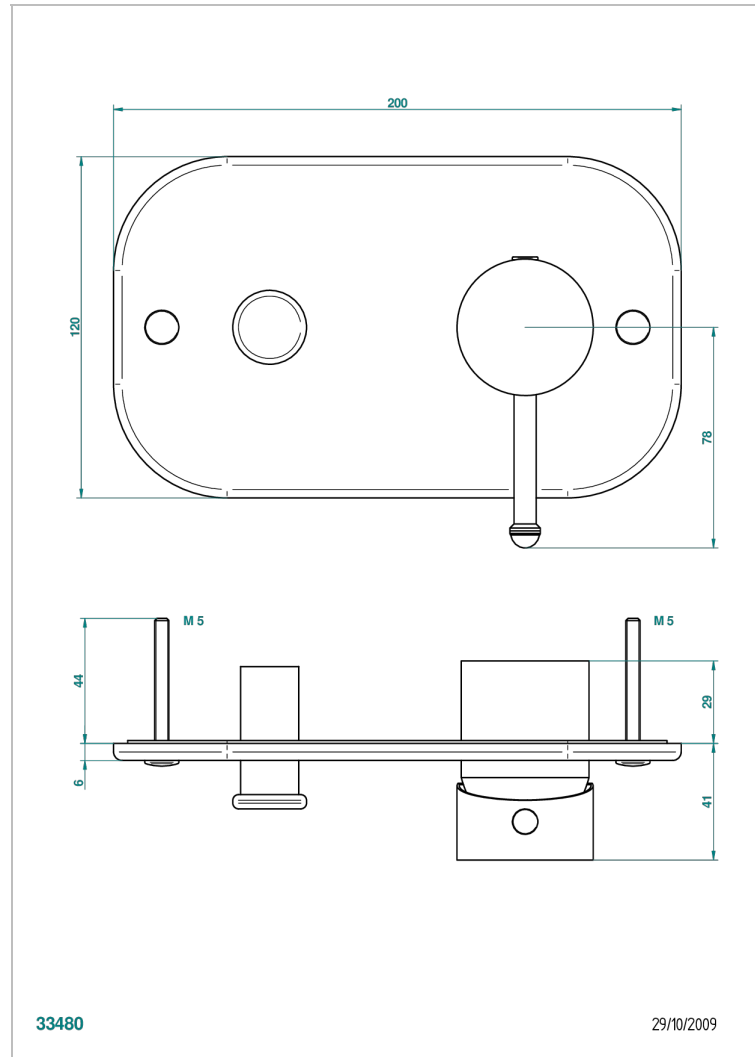

MOSSI CLEAR CRYSTAL

A2N-6550B

Trim only for wall shower mixer with diverter

CHARACTERISTIC

- Mossi Clear crystal
- Trim only for wall shower mixer with diverter

AVAILABLE FINITIONS

Black ceram - D30
Blush PVD - H62
Brass color PVD - H49
Brown bronze color PVD - F33
Chrome polished - A02
Chrome polished / gold polished - G02