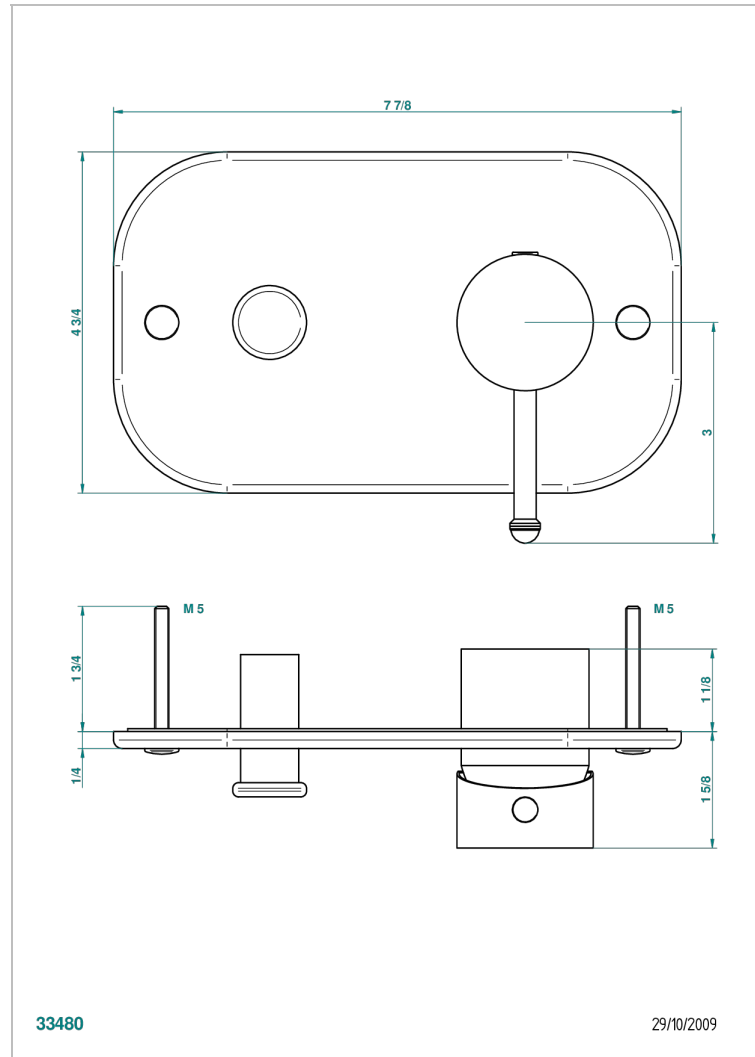

MOSSI CLEAR CRYSTAL

A2N-6550B

Trim only for wall shower mixer with diverter

THG[®]
PARIS

CHARACTERISTIC

- Mossi Clear crystal
- Trim only for wall shower mixer with diverter

AVAILABLE FINITIONS

Black ceram - D30
Blush PVD - H62
Brass color PVD - H49
Brown bronze color PVD - F33
Chrome polished - A02
Chrome polished / gold polished - G02