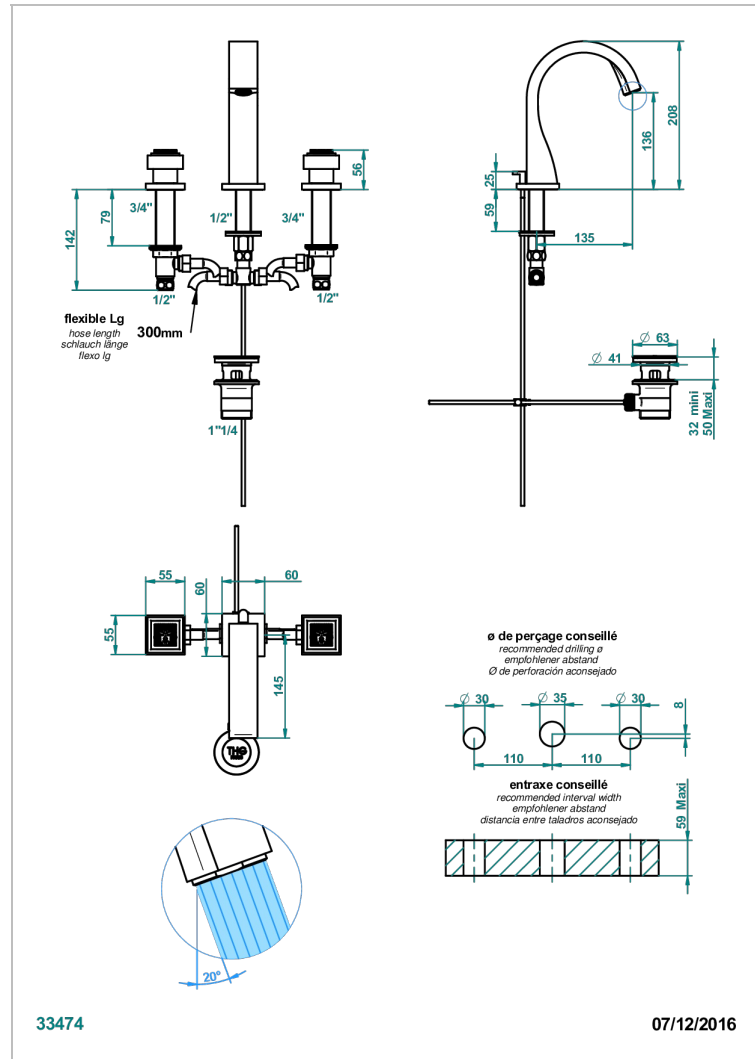

# MASQUE DE FEMME SMOOTH METAL

A2U-151M

Rim mounted 3-hole basin mixer with waste for marble

## CHARACTERISTIC

- ACS : 18ACCLY393
- NF : NF EN 200 - IA - Chrome
- SVGW-SSIGE : 1901-6813

## TECHNICAL SPECS

- Recommandé : 3 bars (max. 5 bars) - Advised : 43,5 psi (max. 72 psi)
- 8,3 l/min à 3 bars (2.2 gpm at 43.5 psi)