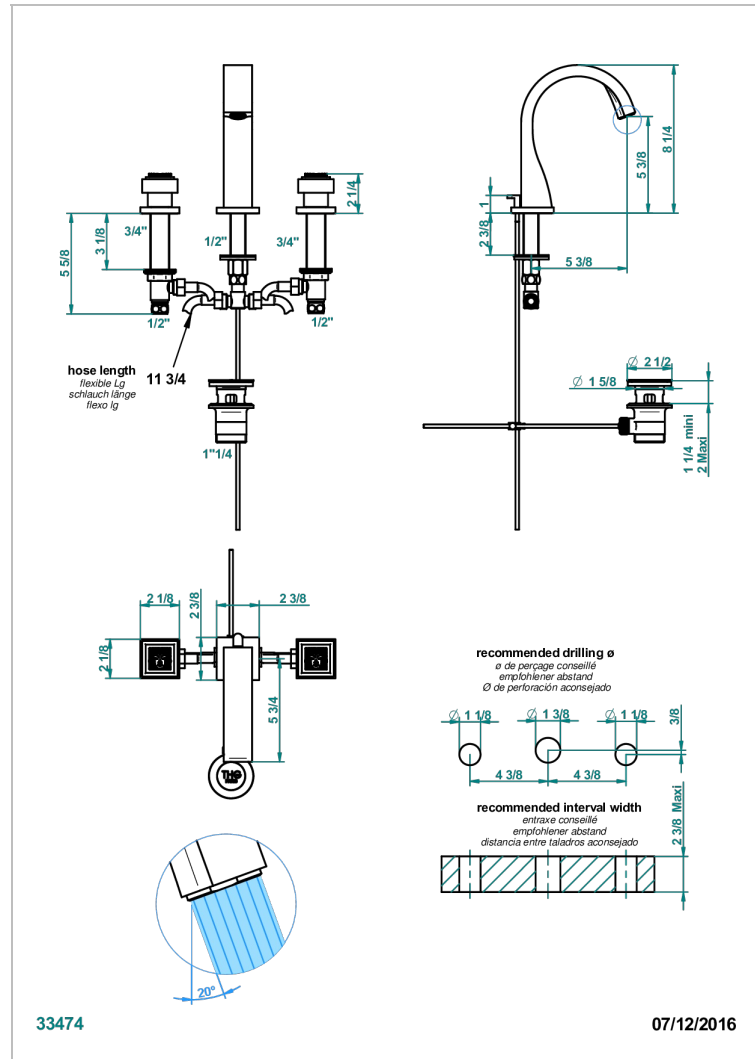

# MASQUE DE FEMME SMOOTH METAL

A2U-151M

Rim mounted 3-hole basin mixer with waste for marble

## CHARACTERISTIC

- ACS : 18ACCLY393
- NF : NF EN 200 - IA - Chrome
- SVGW-SSIGE : 1901-6813

## TECHNICAL SPECS

- Recommandé : 3 bars (max. 5 bars) - Advised : 43,5 psi (max. 72 psi)
- 8,3 l/min à 3 bars (2.2 gpm at 43.5 psi)