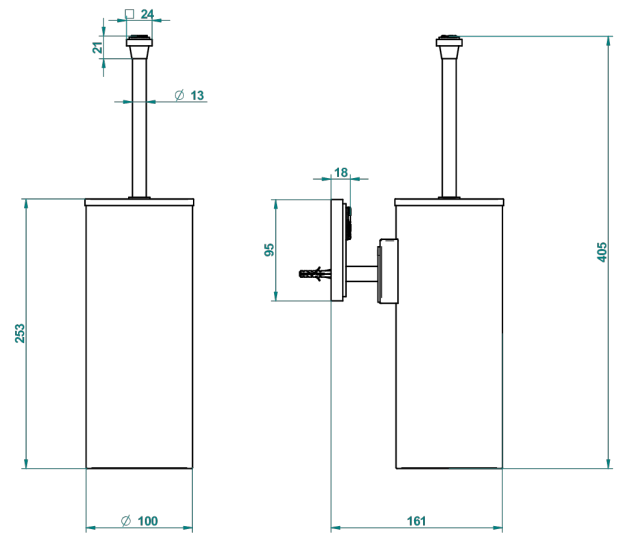

MASQUE DE FEMME SMOOTH METAL

A2U-4720C

Metal toilet brush holder with brush with cover wall mounted

THG®
PARIS

33467

27/10/2015

CHARACTERISTIC

- Masque de Femme Smooth metal
- Metal toilet brush holder with brush with cover wall mounted

AVAILABLE FINITIONS

Black ceram - D30
Blush PVD - H62
Brass color PVD - H49
Brown bronze color PVD - F33
Chrome polished - A02
Chrome polished / gold polished - G02

Gold color PVD - H52
Gold mat - F07
Gold polished - F01
Graphite PVD - H64
Matt Umber PVD - H67
Matt blush PVD - H60

Matt brass color PVD - H50
Matt brown bronze color PVD - F34
Matt chrome (American satin) - C02
Matt gold color PVD - H53
Matt graphite PVD - H65
Matt nickel (American satin) - C01

Matt nickel color PVD - H56
Nickel antique / Sovereign - H28
Nickel color PVD - H55
Nickel polished - B01
Soft gold - F30
Soft matt gold - F31

Umber PVD - H66