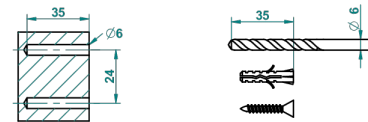

MASQUE DE FEMME SMOOTH METAL

A2U-4720C

Metal toilet brush holder with brush with cover wall mounted

THG®
PARIS

33467

27/10/2015

CHARACTERISTIC

- Masque de Femme Smooth metal
- Metal toilet brush holder with brush with cover wall mounted

AVAILABLE FINITIONS

Black ceram - D30
Blush PVD - H62
Brass color PVD - H49
Brown bronze color PVD - F33
Chrome polished - A02
Chrome polished / gold polished - G02

Gold color PVD - H52
Gold mat - F07
Gold polished - F01
Graphite PVD - H64
Matt Umber PVD - H67
Matt blush PVD - H60

Matt brass color PVD - H50
Matt brown bronze color PVD - F34
Matt chrome (American satin) - C02
Matt gold color PVD - H53
Matt graphite PVD - H65
Matt nickel (American satin) - C01

Matt nickel color PVD - H56
Nickel antique / Sovereign - H28
Nickel color PVD - H55
Nickel polished - B01
Soft gold - F30
Soft matt gold - F31

Umber PVD - H66