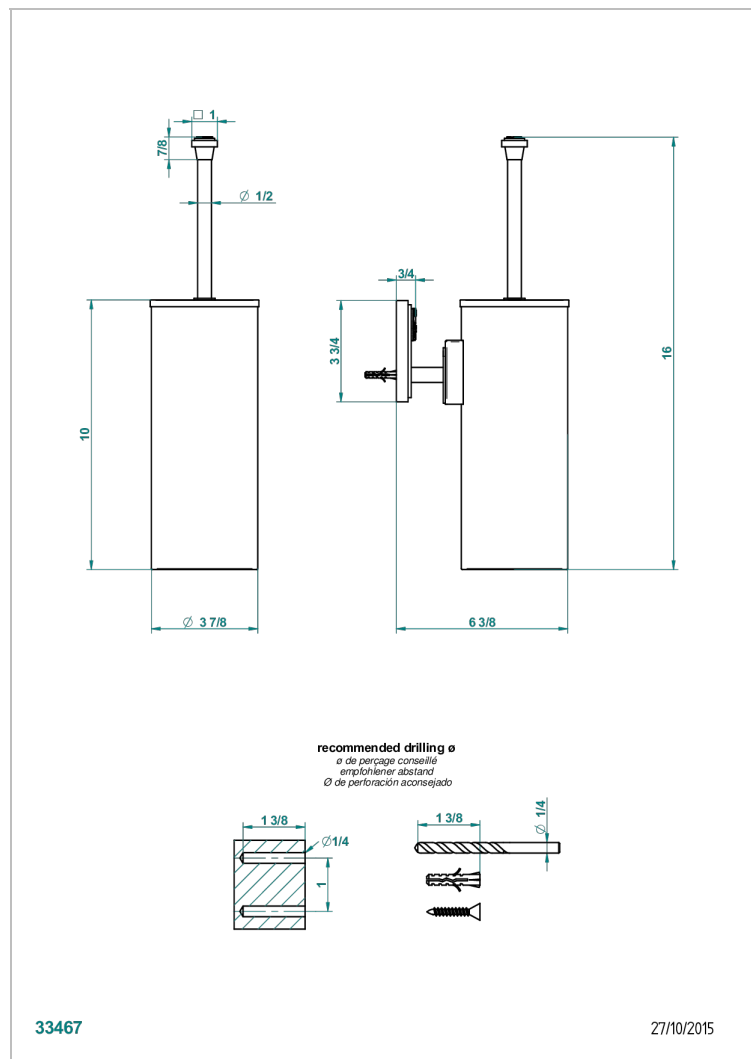

MASQUE DE FEMME SMOOTH METAL

A2U-4720C

Metal toilet brush holder with brush with cover wall mounted

CHARACTERISTIC

- Masque de Femme Smooth metal
- Metal toilet brush holder with brush with cover wall mounted