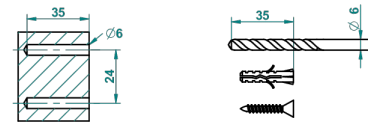

MASQUE DE FEMME ENGRAVED METAL

A2T-4720C

Metal toilet brush holder with brush with cover wall mounted

THG®
PARIS

33467

27/10/2015

CHARACTERISTIC

- Masque de Femme Engraved Metal
- Metal toilet brush holder with brush with cover wall mounted

AVAILABLE FINITIONS

Black ceram - D30
Blush PVD - H62
Brass color PVD - H49
Brown bronze color PVD - F33
Chrome polished - A02
Chrome polished / gold polished - G02

Gold color PVD - H52
Gold mat - F07
Gold polished - F01
Graphite PVD - H64
Matt Umber PVD - H67
Matt blush PVD - H60

Matt brass color PVD - H50
Matt brown bronze color PVD - F34
Matt chrome (American satin) - C02
Matt gold color PVD - H53
Matt graphite PVD - H65
Matt nickel (American satin) - C01

Matt nickel color PVD - H56
Nickel antique / Sovereign - H28
Nickel color PVD - H55
Nickel polished - B01
Soft gold - F30
Soft matt gold - F31

Umber PVD - H66