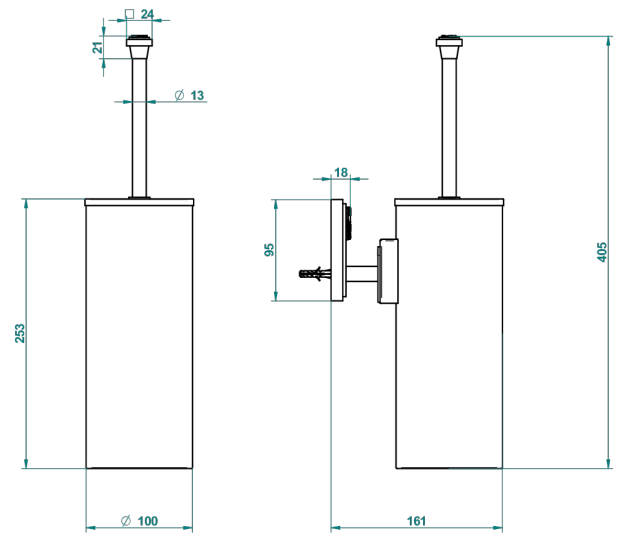

MASQUE DE FEMME ENGRAVED METAL

A2T-4720C

Metal toilet brush holder with brush with cover wall mounted

THG®
PARIS

33467

27/10/2015

CHARACTERISTIC

- Masque de Femme Engraved Metal
- Metal toilet brush holder with brush with cover wall mounted

AVAILABLE FINITIONS

Black ceram - D30
Blush PVD - H62
Brass color PVD - H49
Brown bronze color PVD - F33
Chrome polished - A02
Chrome polished / gold polished - G02

Gold color PVD - H52
Gold mat - F07
Gold polished - F01
Graphite PVD - H64
Matt Umber PVD - H67
Matt blush PVD - H60

Matt brass color PVD - H50
Matt brown bronze color PVD - F34
Matt chrome (American satin) - C02
Matt gold color PVD - H53
Matt graphite PVD - H65
Matt nickel (American satin) - C01

Matt nickel color PVD - H56
Nickel antique / Sovereign - H28
Nickel color PVD - H55
Nickel polished - B01
Soft gold - F30
Soft matt gold - F31

Umber PVD - H66