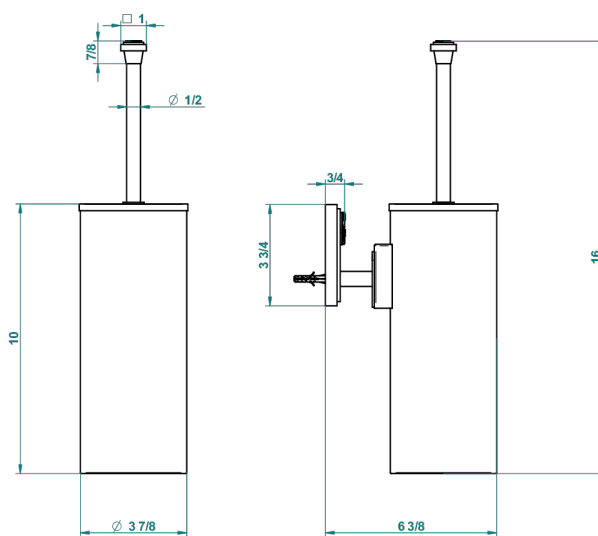

MASQUE DE FEMME ENGRAVED METAL

A2T-4720C

Metal toilet brush holder with brush with cover wall mounted

33467

27/10/2015

CHARACTERISTIC

- Masque de Femme Engraved Metal
- Metal toilet brush holder with brush with cover wall mounted

AVAILABLE FINITIONS

Black ceram - D30
Blush PVD - H62
Brass color PVD - H49
Brown bronze color PVD - F33
Chrome polished - A02
Chrome polished / gold polished - G02

Gold color PVD - H52
Gold mat - F07
Gold polished - F01
Graphite PVD - H64
Matt Umber PVD - H67
Matt blush PVD - H60

Matt brass color PVD - H50
Matt brown bronze color PVD - F34
Matt chrome (American satin) - C02
Matt gold color PVD - H53
Matt graphite PVD - H65
Matt nickel (American satin) - C01

Matt nickel color PVD - H56
Nickel antique / Sovereign - H28
Nickel color PVD - H55
Nickel polished - B01
Soft gold - F30
Soft matt gold - F31

Umber PVD - H66