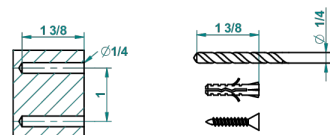

MASQUE DE FEMME ENGRAVED METAL

A2T-4720C

Metal toilet brush holder with brush with cover wall mounted

33467

27/10/2015

CHARACTERISTIC

- Masque de Femme Engraved Metal
- Metal toilet brush holder with brush with cover wall mounted

AVAILABLE FINITIONS

Black ceram - D30
Blush PVD - H62
Brass color PVD - H49
Brown bronze color PVD - F33
Chrome polished - A02
Chrome polished / gold polished - G02

Gold color PVD - H52
Gold mat - F07
Gold polished - F01
Graphite PVD - H64
Matt Umber PVD - H67
Matt blush PVD - H60

Matt brass color PVD - H50
Matt brown bronze color PVD - F34
Matt chrome (American satin) - C02
Matt gold color PVD - H53
Matt graphite PVD - H65
Matt nickel (American satin) - C01

Matt nickel color PVD - H56
Nickel antique / Sovereign - H28
Nickel color PVD - H55
Nickel polished - B01
Soft gold - F30
Soft matt gold - F31

Umber PVD - H66