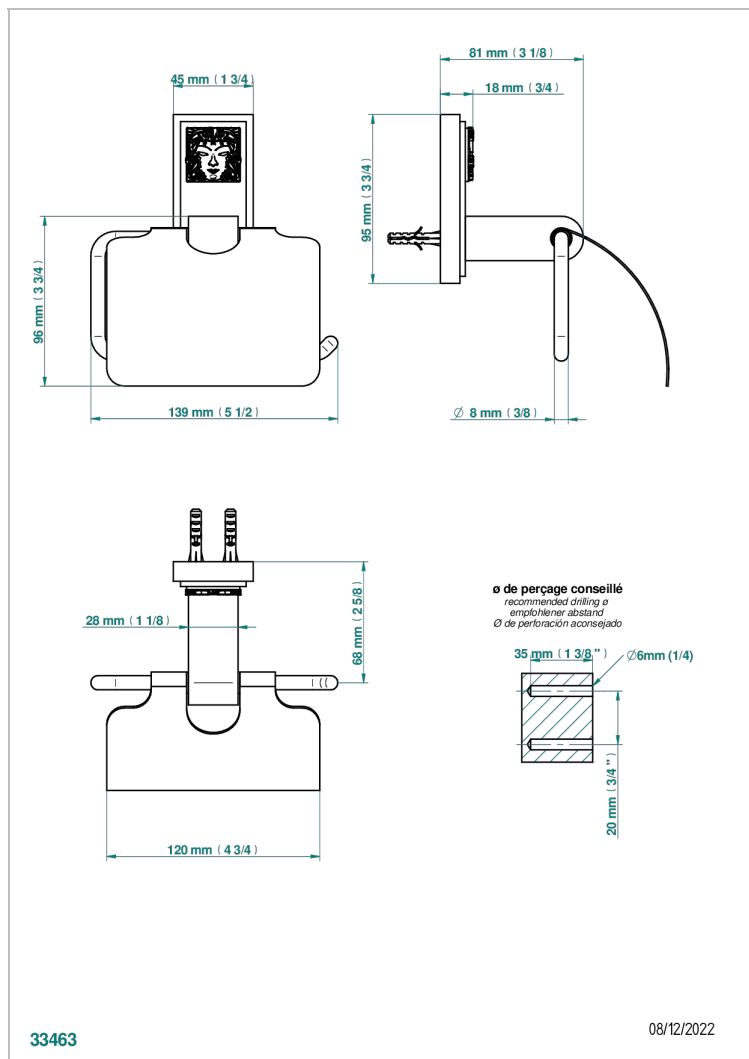

MASQUE DE FEMME SMOOTH METAL

A2U-538AC

Toilet paper holder, single mount with cover

CHARACTERISTIC

- Masque de Femme Smooth metal
- Toilet paper holder, single mount with cover

AVAILABLE FINITIONS

Black ceram - D30
Blush PVD - H62
Brass color PVD - H49
Brown bronze color PVD - F33
Chrome polished - A02
Chrome polished / gold polished - G02

Matt nickel color PVD - H56
Nickel antique / Sovereign - H28
Nickel color PVD - H55
Nickel polished - B01
Soft gold - F30
Soft matt gold - F31

Umber PVD - H66