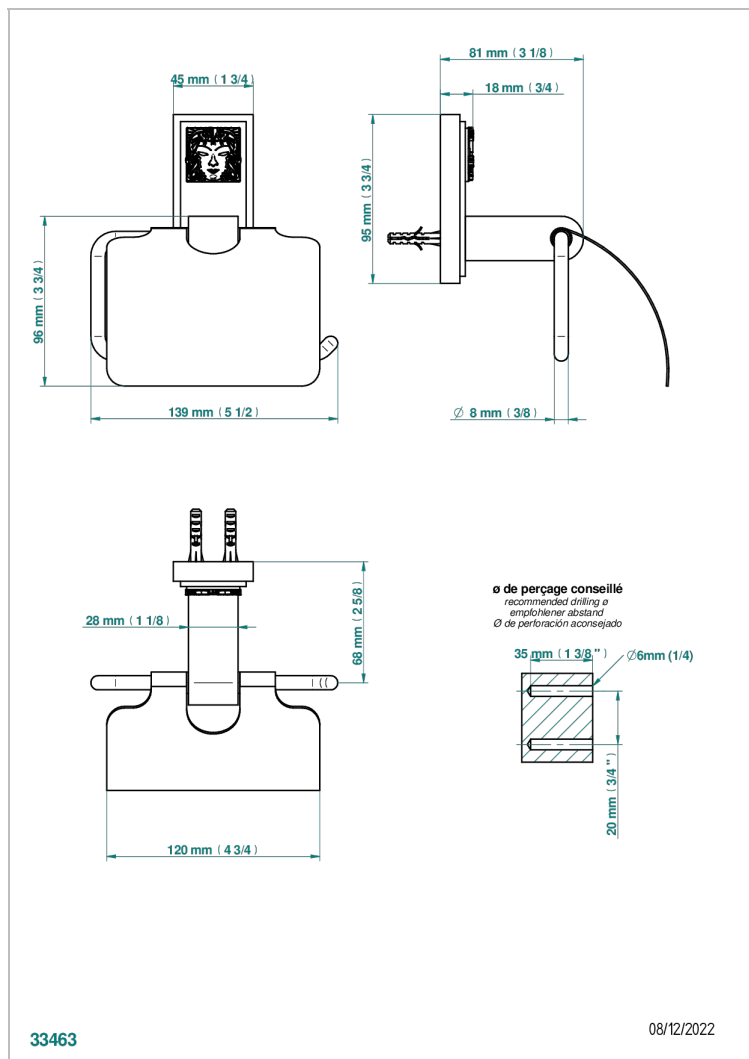

# MASQUE DE FEMME ENGRAVED METAL

A2T-538AC

Toilet paper holder, single mount with cover

## CHARACTERISTIC

- Masque de Femme Engraved Metal
- Toilet paper holder, single mount with cover