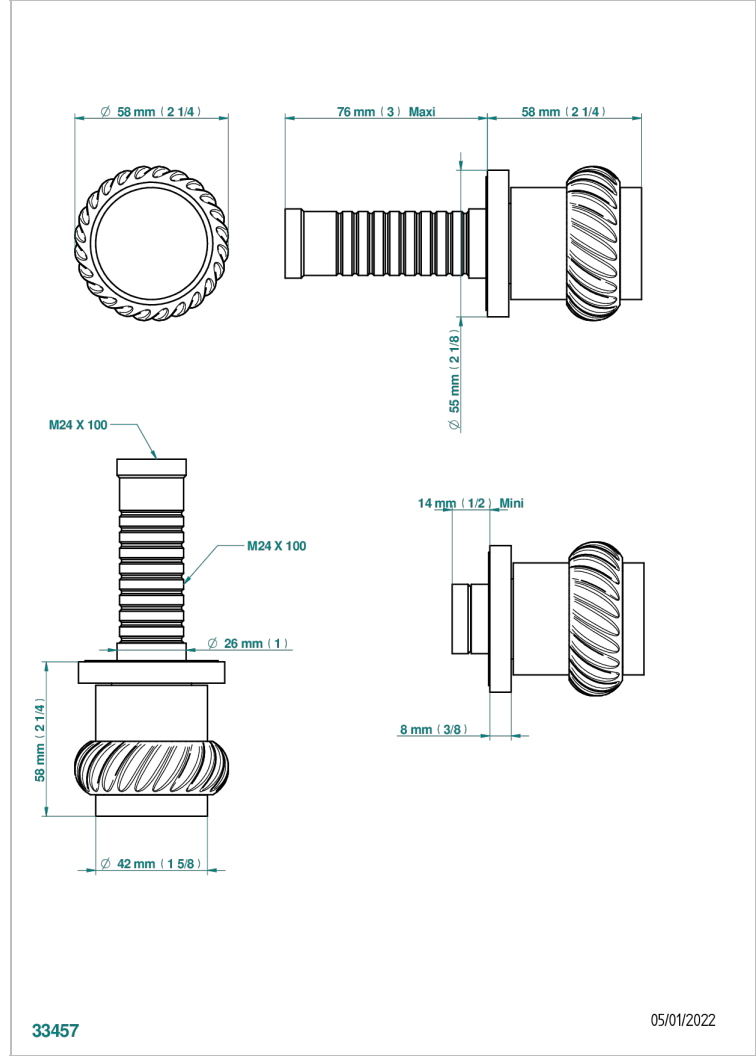

# DIPLOMATE ROPED RINGS

U4C-30B

Wall volume control 30 & 32 trim

THG<sup>®</sup>  
PARIS

## CHARACTERISTIC

- Diplomat Roped rings
- Wall volume control 30 & 32 trim

## RELATED SKU'S

- Ref. G00-32CUSA 3/4" Volume control wall valve with ceramic cartridge
- Ref. G00-32HUSA 3/4" Volume control wall valve with ceramic cartridge counterclockwise
- Ref. G00-30CUSA 1/2" volume control wall valve with ceramic cartridge
- Ref. G00-30HUSA 1/2" Volume control wall valve with ceramic cartridge counterclockwise