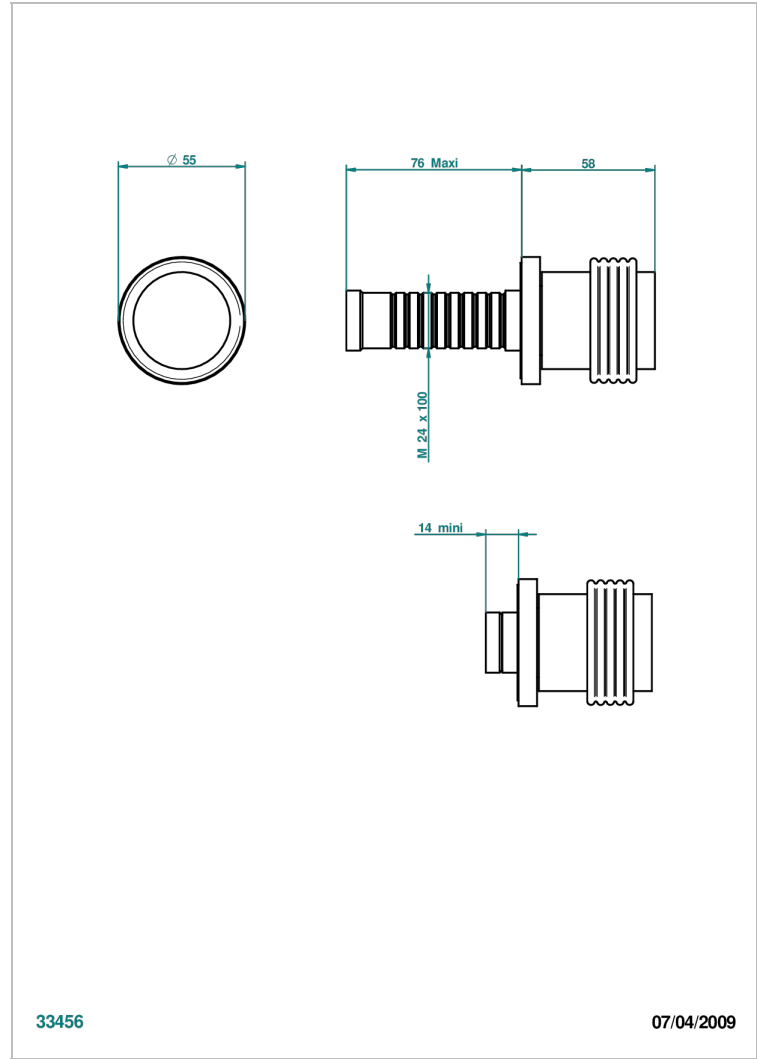

DIPLOMATE GROOVED RINGS

U4B-30B

Wall volume control 30 & 32 trim

THG[®]
PARIS

33456

07/04/2009

CHARACTERISTIC

- Diplomat Grooved rings
- Wall volume control 30 & 32 trim

RELATED SKU'S

- Ref. G00-32CUSA 3/4" Volume control wall valve with ceramic cartridge
- Ref. G00-32HUSA 3/4" Volume control wall valve with ceramic cartridge counterclockwise
- Ref. G00-30CUSA 1/2" volume control wall valve with ceramic cartridge
- Ref. G00-30HUSA 1/2" Volume control wall valve with ceramic cartridge counterclockwise

AVAILABLE FINITIONS

Black ceram - D30
Blush PVD - H62
Brass color PVD - H49
Brown bronze color PVD - F33
Chrome polished - A02
Chrome polished / gold polished - G02

Copper antique matt, coated - H07
Gold color PVD - H52
Gold mat - F07
Gold polished - F01
Graphite PVD - H64
Light coated bronze - D01

Matt Umber PVD - H67
Matt blush PVD - H60
Matt brass color PVD - H50
Matt brown bronze color PVD - F34
Matt chrome (American satin) - C02
Matt gold color PVD - H53

Matt graphite PVD - H65
Matt nickel (American satin) - C01
Matt nickel color PVD - H56
Nickel antique / Sovereign - H28
Nickel color PVD - H55
Nickel polished - B01